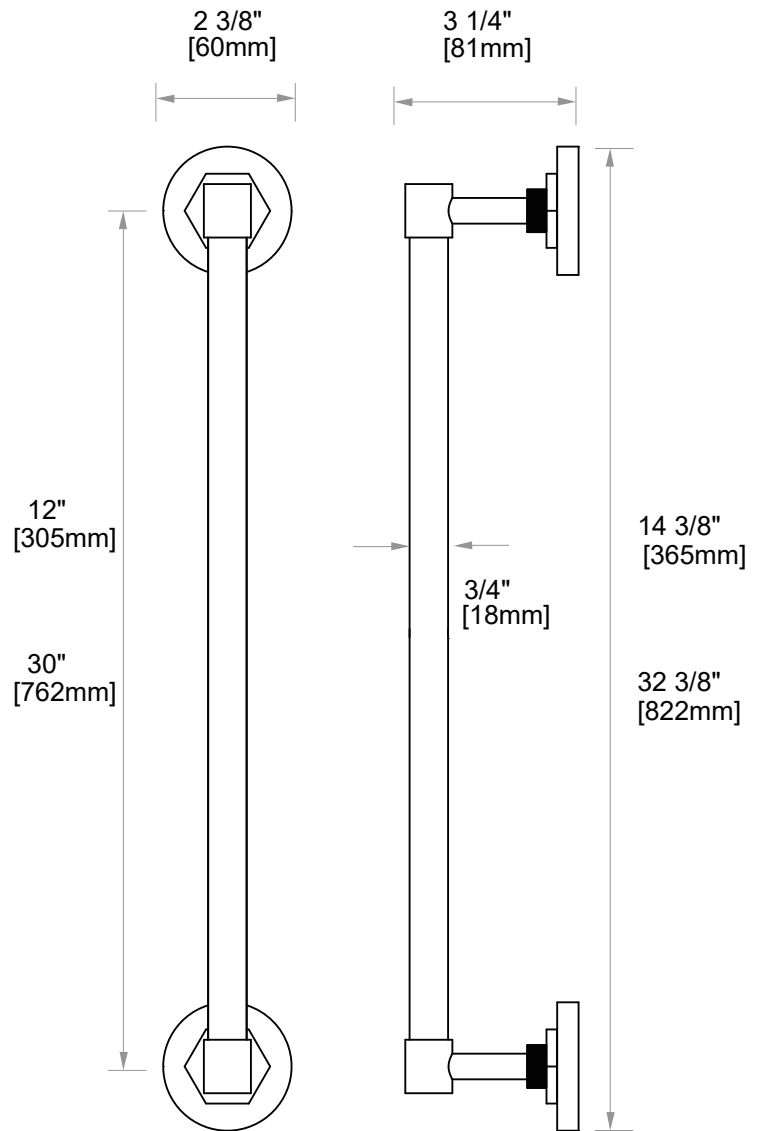

NOTE: Dimensions and specifications are subject to change without notice.