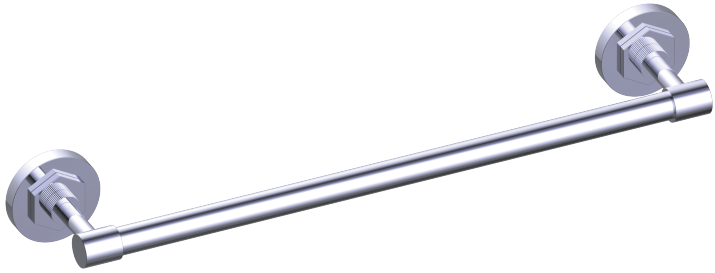

**WINDSOR COLLECTION**  
**TOWEL BARS**

12" 224120  
30" 224300

**PRODUCT NAME:** TOWEL BARS

**PRODUCT CODE:** 12" 224120  
30" 224300

**MATERIAL:** All-brass construction

**STOCKED FINISHES:**

- Polished Chrome (99)
- Polished Nickel (68)
- Unlacquered Brass (75)