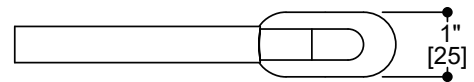

## MONACO COLLECTION TUMBLER WITH HOLDER 155660

**PRODUCT NAME:** MONACO TUMBLER WITH HOLDER

**PRODUCT CODE:** 155660

**MATERIAL:** All-brass construction

**STOCKED FINISHES:** Polished Chrome (99)  
Brushed Nickel (81)