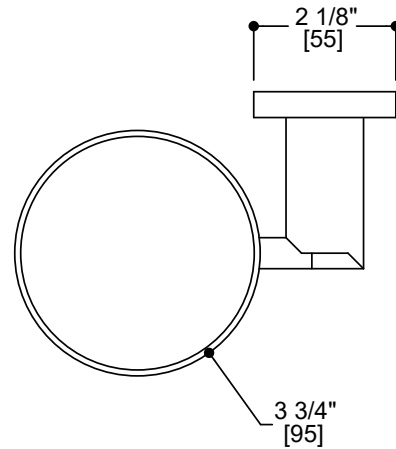

## MONACO COLLECTION TUMBLER WITH HOLDER 155660

**PRODUCT NAME:** MONACO TUMBLER WITH HOLDER

**PRODUCT CODE:** 155660

**MATERIAL:** All-brass construction

**STOCKED FINISHES:** Polished Chrome (99)  
Brushed Nickel (81)