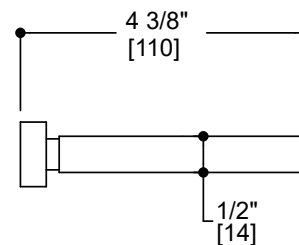

NOTE: Dimensions and specifications are subject to change without notice.