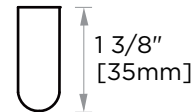

NOTE: Dimensions and specifications are subject to change without notice.