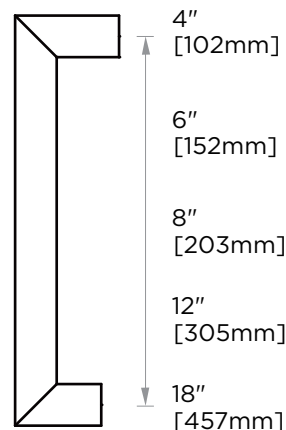

NOTE: Dimensions and specifications are subject to change without notice.