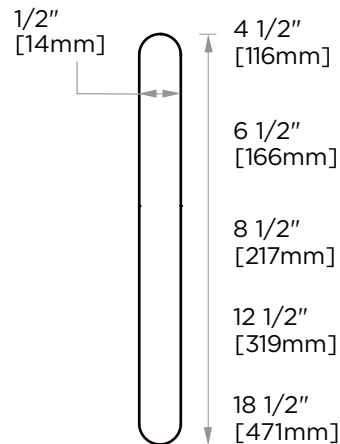

NOTE: Dimensions and specifications are subject to change without notice.