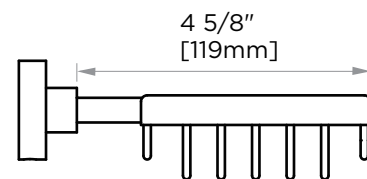

NOTE: Dimensions and specifications are subject to change without notice.