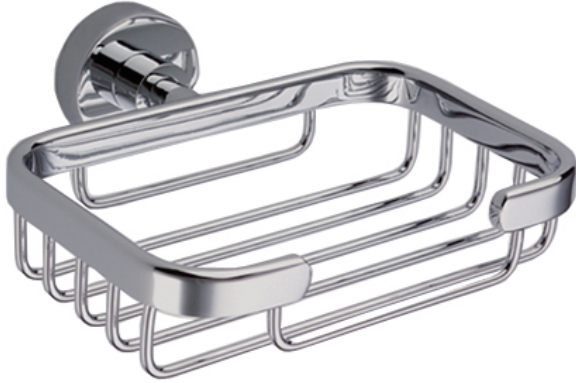

OSLO COLLECTION
SOAP BASKET
144600

PRODUCT NAME: SOAP BASKET

PRODUCT CODE: 144600

MATERIAL: All-brass construction

KEY FEATURES: Contemporary design.
Round minimalist look.

STOCKED FINISHES:

- Polished Chrome (99)
- Brushed Nickel (81)
- Polished Nickel (68)
- Matte Black (48)
- Brushed Brass (78)