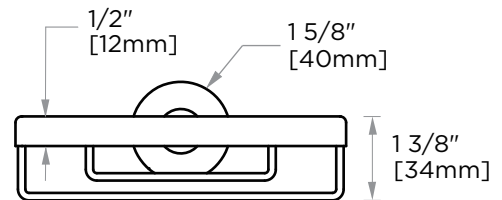

NOTE: Dimensions and specifications are subject to change without notice.