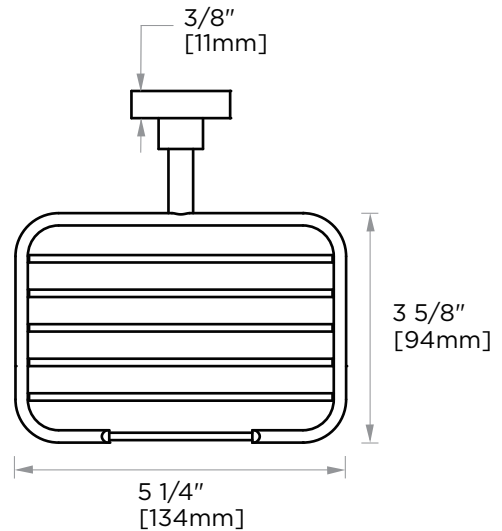

NOTE: Dimensions and specifications are subject to change without notice.