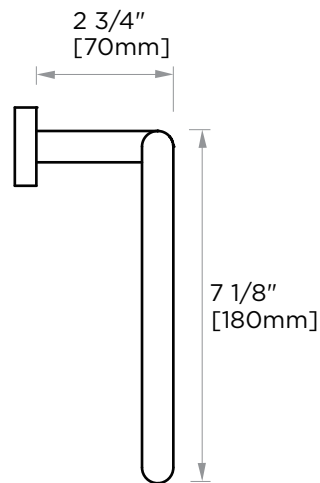

WARRANTY:

Lifetime Limited (Residential Use)
One Year (Commercial Use)

NOTE: Dimensions and specifications are subject to change without notice.