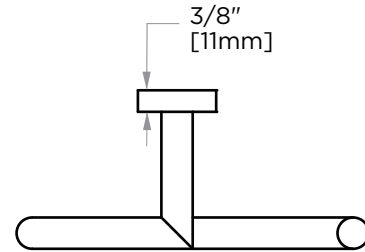

OSLO COLLECTION
TOWEL RING
144463

PRODUCT NAME: TOWEL RING

PRODUCT CODE: 144463

MATERIAL: All-brass construction

KEY FEATURES: Contemporary design.
Round minimalist look.

STOCKED FINISHES:

- Polished Chrome (99)
- Brushed Nickel (81)
- Polished Nickel (68)
- Matte Black (48)
- Brushed Brass (78)
- Brushed Gold (22)
- Prosecco Bronze (35)
- Gunmetal (44)
- Cava (37)