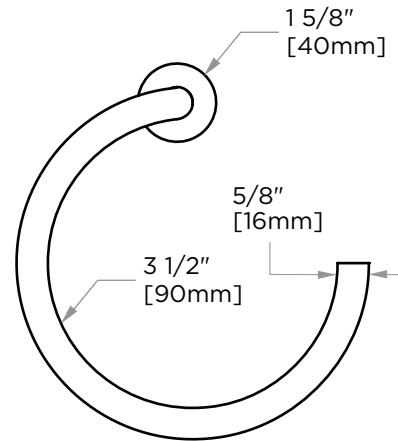

WARRANTY:

Lifetime Limited (Residential Use)
One Year (Commercial Use)

NOTE: Dimensions and specifications are subject to change without notice.