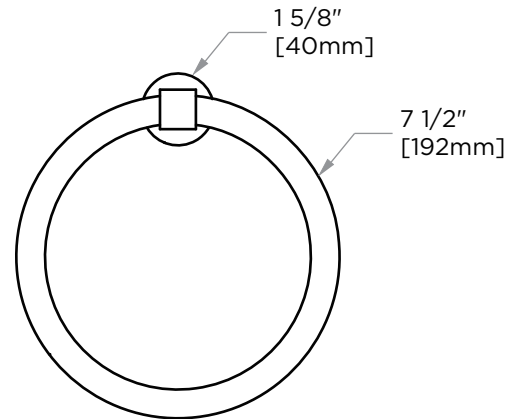

WARRANTY:

Lifetime Limited (Residential Use)
One Year (Commercial Use)

NOTE: Dimensions and specifications are subject to change without notice.