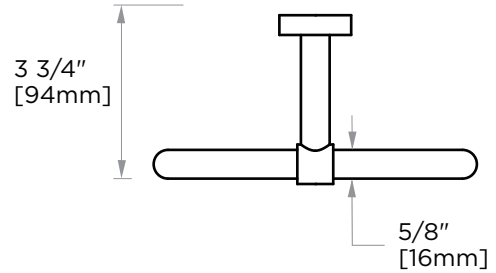

## OSLO COLLECTION TOWEL RING 144460

**PRODUCT NAME:** TOWEL RING

**PRODUCT CODE:** 144460

**MATERIAL:** All-brass construction

**KEY FEATURES:** Contemporary design.  
Round minimalist look.

**STOCKED FINISHES:**