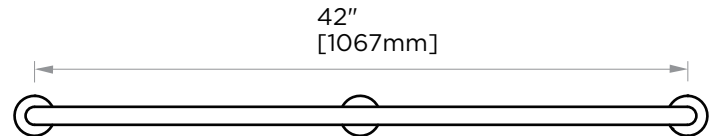

OSLO COLLECTION
TOWEL BAR 42"
144420

PRODUCT NAME: TOWEL BAR 42"

PRODUCT CODE: 144420

MATERIAL: All-brass construction

KEY FEATURES: Contemporary design.
Round minimalist look.

STOCKED FINISHES:

- Polished Chrome (99)
- Brushed Nickel (81)
- Polished Nickel (68)
- Matte Black (48)