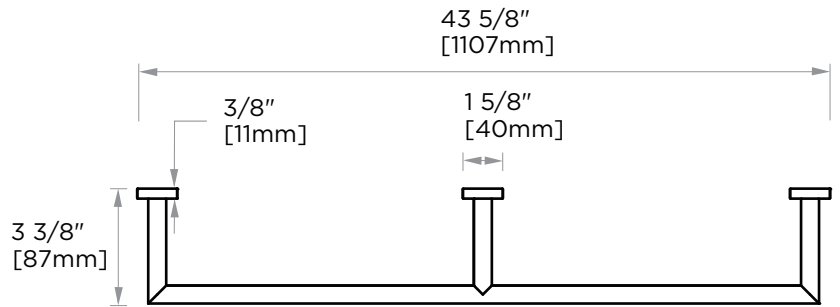

OSLO COLLECTION
TOWEL BAR 42"
144420

PRODUCT NAME: TOWEL BAR 42"

PRODUCT CODE: 144420

MATERIAL: All-brass construction

KEY FEATURES: Contemporary design.
Round minimalist look.

STOCKED FINISHES:

- Polished Chrome (99)
- Brushed Nickel (81)
- Polished Nickel (68)
- Matte Black (48)