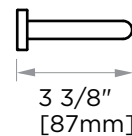

SPECIAL FINISHES AVAILABLE: Please see our website for full list samples