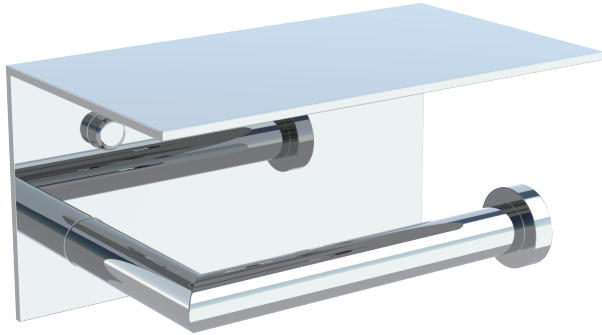

OSLO COLLECTION TISSUE HOLDER WITH SHELF 144159

PRODUCT NAME: TISSUE HOLDER WITH SHELF

PRODUCT CODE: 144159

MATERIAL: All-brass construction

KEY FEATURES: Contemporary design.
Round minimalist look.

STOCKED FINISHES: