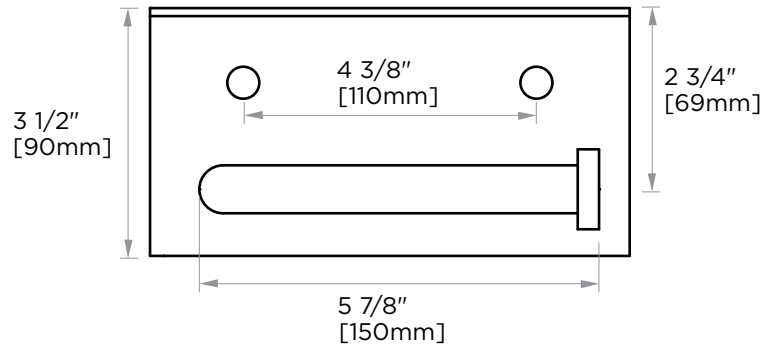

OSLO COLLECTION TISSUE HOLDER WITH SHELF 144159

PRODUCT NAME: TISSUE HOLDER WITH SHELF

PRODUCT CODE: 144159

MATERIAL: All-brass construction

KEY FEATURES: Contemporary design.
Round minimalist look.

STOCKED FINISHES:

NOTE: Dimensions and specifications are subject to change without notice.