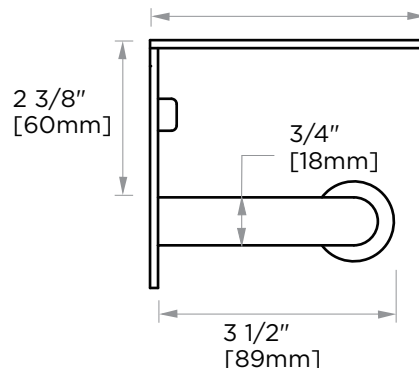

OSLO COLLECTION TISSUE HOLDER WITH SHELF 144159

PRODUCT NAME: TISSUE HOLDER WITH SHELF

PRODUCT CODE: 144159

MATERIAL: All-brass construction

KEY FEATURES: Contemporary design.
Round minimalist look.

STOCKED FINISHES:

NOTE: Dimensions and specifications are subject to change without notice.