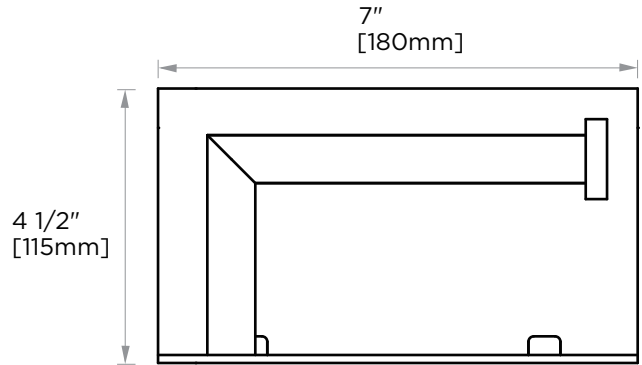

OSLO COLLECTION TISSUE HOLDER WITH SHELF 144159

PRODUCT NAME: TISSUE HOLDER WITH SHELF

PRODUCT CODE: 144159

MATERIAL: All-brass construction

KEY FEATURES: Contemporary design.
Round minimalist look.

STOCKED FINISHES:

NOTE: Dimensions and specifications are subject to change without notice.