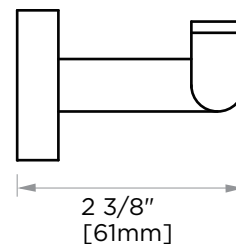

WARRANTY:

Lifetime Limited (Residential Use)
One Year (Commercial Use)

NOTE: Dimensions and specifications are subject to change without notice.