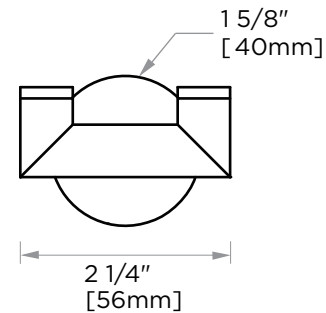

WARRANTY:

Lifetime Limited (Residential Use)
One Year (Commercial Use)

NOTE: Dimensions and specifications are subject to change without notice.