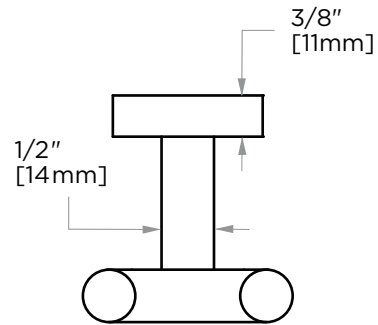

NOTE: Dimensions and specifications are subject to change without notice.