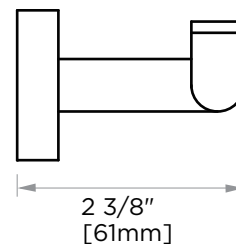

NOTE: Dimensions and specifications are subject to change without notice.