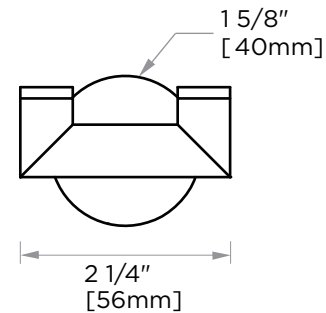

NOTE: Dimensions and specifications are subject to change without notice.