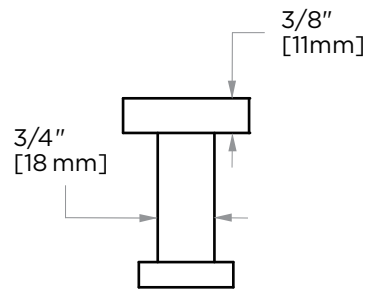

NOTE: Dimensions and specifications are subject to change without notice.