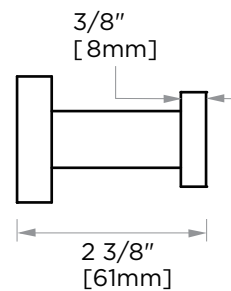

NOTE: Dimensions and specifications are subject to change without notice.