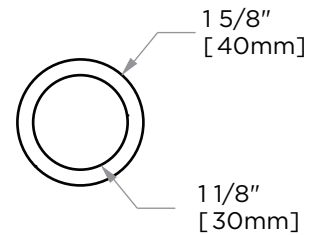

NOTE: Dimensions and specifications are subject to change without notice.