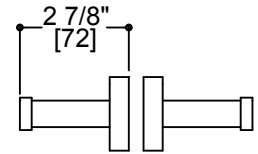

SIENNA COLLECTION

Single Shower Door Handle

Available In: 8" /12" /18" /24"

Item #: 3687508/7512/7518/7524

FEATURES

- Modern styling
- Durable finishes
- Concealed installation
- Brass Construction

WARRANTY

MOUNTING HARDWARE

- Clear gaskets included

GLASS INFO

- Glass Hole Diameter : 3/8" / 10mm
- Glass Hole C - C Distance 6" : 6" / 152mm
- Glass Hole C - C Distance 8" : 8" / 203mm
- Glass Hole C - C Distance 12" : 12" / 305mm
- Glass Hole C - C Distance 18" : 18" / 457mm
- Glass Hole C - C Distance 24" : 24" / 610mm
- Glass Hole C - C Distance 30" : 30" / 762mm
- Glass Thickness : 10-12mm