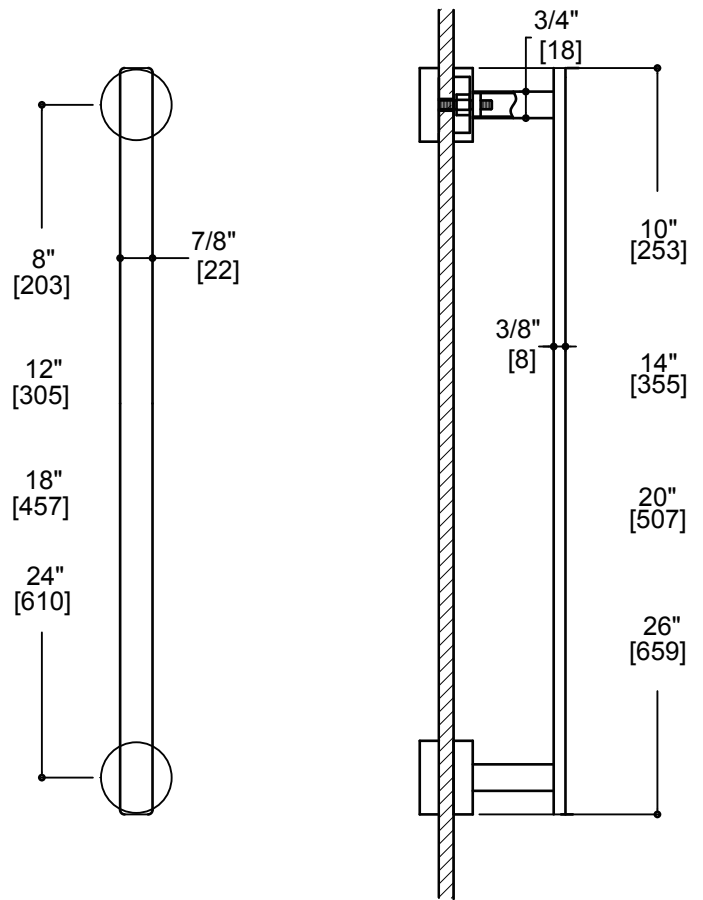

SIENNA COLLECTION

Single Shower Door Handle

Available In: 8" /12" /18" /24"

Item #: 3687508/7512/7518/7524

FEATURES

- Modern styling
- Durable finishes
- Concealed installation
- Brass Construction

WARRANTY

MOUNTING HARDWARE

- Clear gaskets included

GLASS INFO

- Glass Hole Diameter : 3/8" / 10mm
- Glass Hole C - C Distance 6" : 6" / 152mm
- Glass Hole C - C Distance 8" : 8" / 203mm
- Glass Hole C - C Distance 12" : 12" / 305mm
- Glass Hole C - C Distance 18" : 18" / 457mm
- Glass Hole C - C Distance 24" : 24" / 610mm
- Glass Hole C - C Distance 30" : 30" / 762mm
- Glass Thickness : 10-12mm

*Can be used with extension kit for thicker doors.

Note: Dimensions and specifications are subject to change without notice.