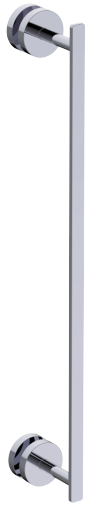

SIENNA COLLECTION

Single Shower Door Handle

Available In: 8" /12" /18" /24"

Item #: 3687508/7512/7518/7524

FEATURES

- Modern styling
- Durable finishes
- Concealed installation
- Brass Construction

WARRANTY

- Lifetime limited (Residential use)
- One Year (Commercial use)

FINISHES STOCKED IN

- Polished Chrome (99) Brushed Nickel (81)
- Polished Nickel (68)

SPECIAL FINISHES AVAILABLE

- Antique Nickel (91) Polished Gold (12)
- Brushed Gold (22) Brushed Brass (78)
- Black Nickel (40) Antique Copper (55)
- Polished Brass (72) Antique Brass (69)
- Brushed Chrome (85) Oil Rubbed Bronze (21)
- Brushed Bronze (25) Titanium(33)
- Glossy White (62) Unlacquered brass (75)
- Matte White (26) New World Bronze (80)
- Matte Black (48)

MOUNTING HARDWARE

- Clear gaskets included

GLASS INFO

- Glass Hole Diameter : 3/8" / 10mm
- Glass Hole C - C Distance 6" : 6" / 152mm
- Glass Hole C - C Distance 8" : 8" / 203mm
- Glass Hole C - C Distance 12" : 12" / 305mm
- Glass Hole C - C Distance 18" : 18" / 457mm
- Glass Hole C - C Distance 24" : 24" / 610mm
- Glass Hole C - C Distance 30" : 30" / 762mm
- Glass Thickness : 10-12mm