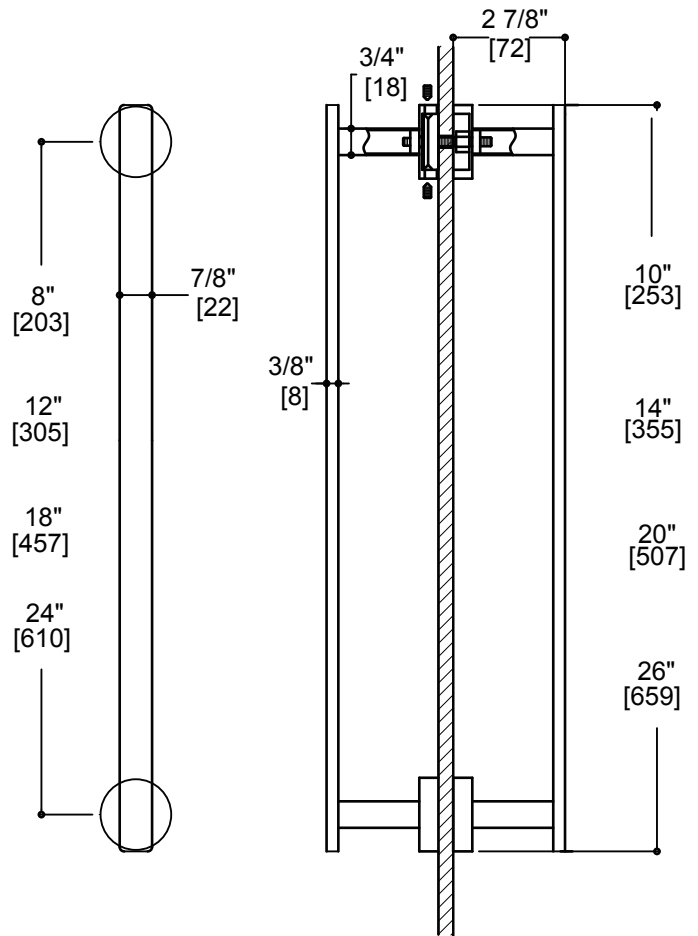

### SIENNA COLLECTION

Double Shower Door Handle

Available In: 8" /12" /18" /24"

Item #: 3687808/7812/7818/7824

#### GLASS INFO

- Glass Hole Diameter : 3/8" / 10mm
- Glass Hole C - C Distance 6" : 6" / 152mm
- Glass Hole C - C Distance 8" : 8" / 203mm
- Glass Hole C - C Distance 12" : 12" / 305mm
- Glass Hole C - C Distance 18" : 18" / 457mm
- Glass Hole C - C Distance 24" : 24" / 610mm
- Glass Hole C - C Distance 30" : 30" / 762mm
- Glass Thickness : 10-12mm