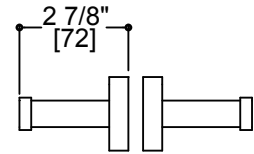

GLASS INFO

- Glass Hole Diameter : 3/8" / 10mm
- Glass Hole C - C Distance 6" : 6" / 152mm
- Glass Hole C - C Distance 8" : 8" / 203mm
- Glass Hole C - C Distance 12" : 12" / 305mm
- Glass Hole C - C Distance 18" : 18" / 457mm
- Glass Hole C - C Distance 24" : 24" / 610mm
- Glass Hole C - C Distance 30" : 30" / 762mm
- Glass Thickness : 10-12mm

*Can be used with extension kit for thicker doors.

Note: Dimensions and specifications are subject to change without notice.