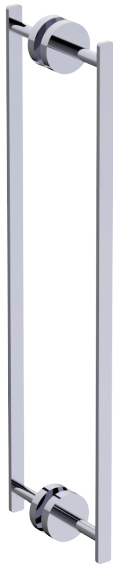

### SIENNA COLLECTION

Double Shower Door Handle

Available In: 8" /12" /18" /24"

Item #: 3687808/7812/7818/7824

#### FEATURES

- Modern styling
- Durable finishes
- Concealed installation
- Brass Construction

#### SPECIAL FINISHES AVAILABLE

- Antique Nickel (91)    Polished Gold (12)
- Brushed Gold (22)    Brushed Brass (78)
- Black Nickel (40)    Antique Copper (55)
- Polished Brass (72)    Antique Brass (69)
- Brushed Chrome (85)    Oil Rubbed Bronze (21)
- Brushed Bronze (25)    Titanium(33)
- Glossy White (62)    Unlacquered brass (75)
- Matte White (26)    New World Bronze (80)
- Matte Black (48)

#### GLASS INFO

- Glass Hole Diameter : 3/8" / 10mm
- Glass Hole C - C Distance 6" : 6" / 152mm
- Glass Hole C - C Distance 8" : 8" / 203mm
- Glass Hole C - C Distance 12" : 12" / 305mm
- Glass Hole C - C Distance 18" : 18" / 457mm
- Glass Hole C - C Distance 24" : 24" / 610mm
- Glass Hole C - C Distance 30" : 30" / 762mm
- Glass Thickness : 10-12mm