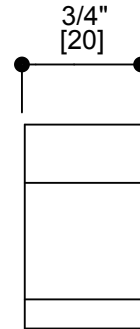

Note: Dimensions and specifications are subject to change without notice.