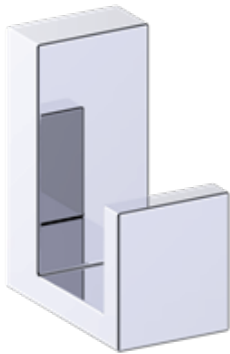

BERLIN COLLECTION

Robe Hook

Item # 232130D

FEATURES

- Modern styling
- Durable finishes
- Concealed installation

WARRANTY

- Lifetime limited (Residential use)
- One Year (Commercial use)

FINISHES STOCKED IN