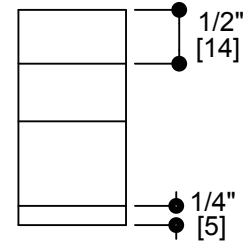

Note: Dimensions and specifications are subject to change without notice.