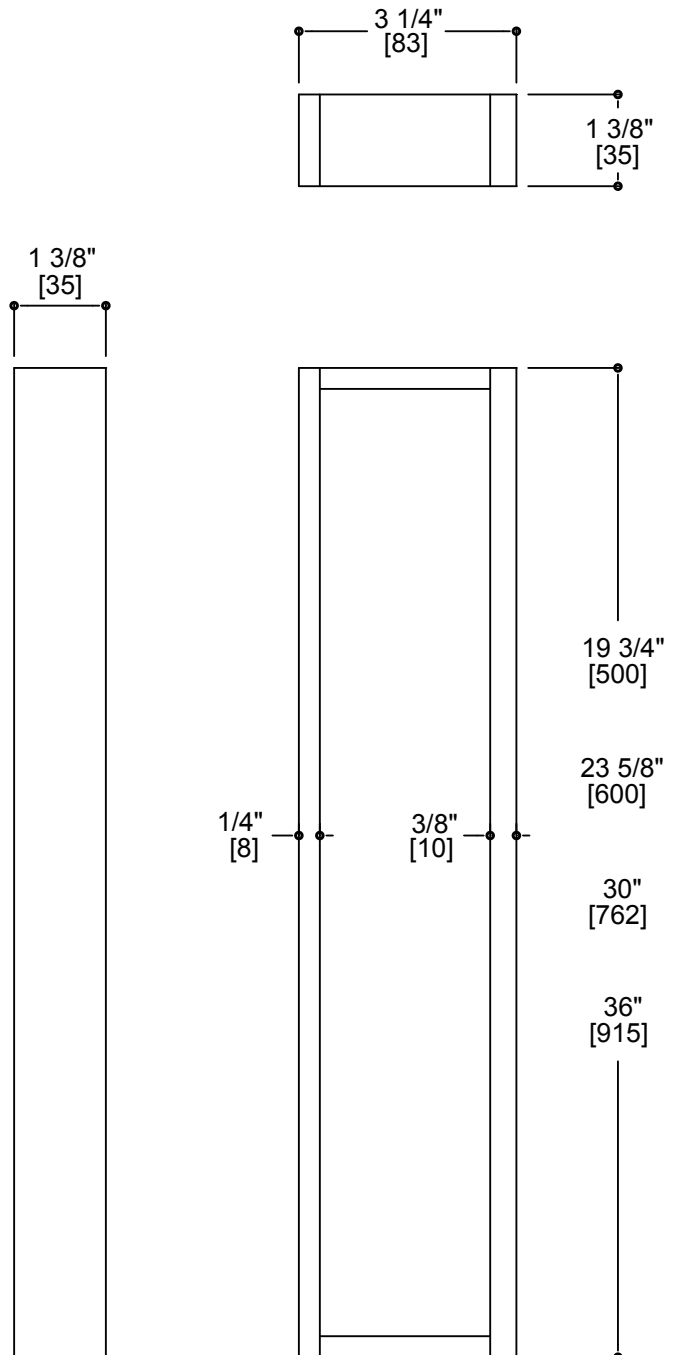

BERLIN COLLECTION

Towel Bar 18"/24"/30"/36"

Item # 232180/240/300/360

FEATURES

- Modern styling
- Durable finishes
- Concealed installation

WARRANTY

- Lifetime limited (Residential use)
- One Year (Commercial use)

MOUNTING HARDWARE

- Mounting kit included

Note: Dimensions and specifications are subject to change without notice.