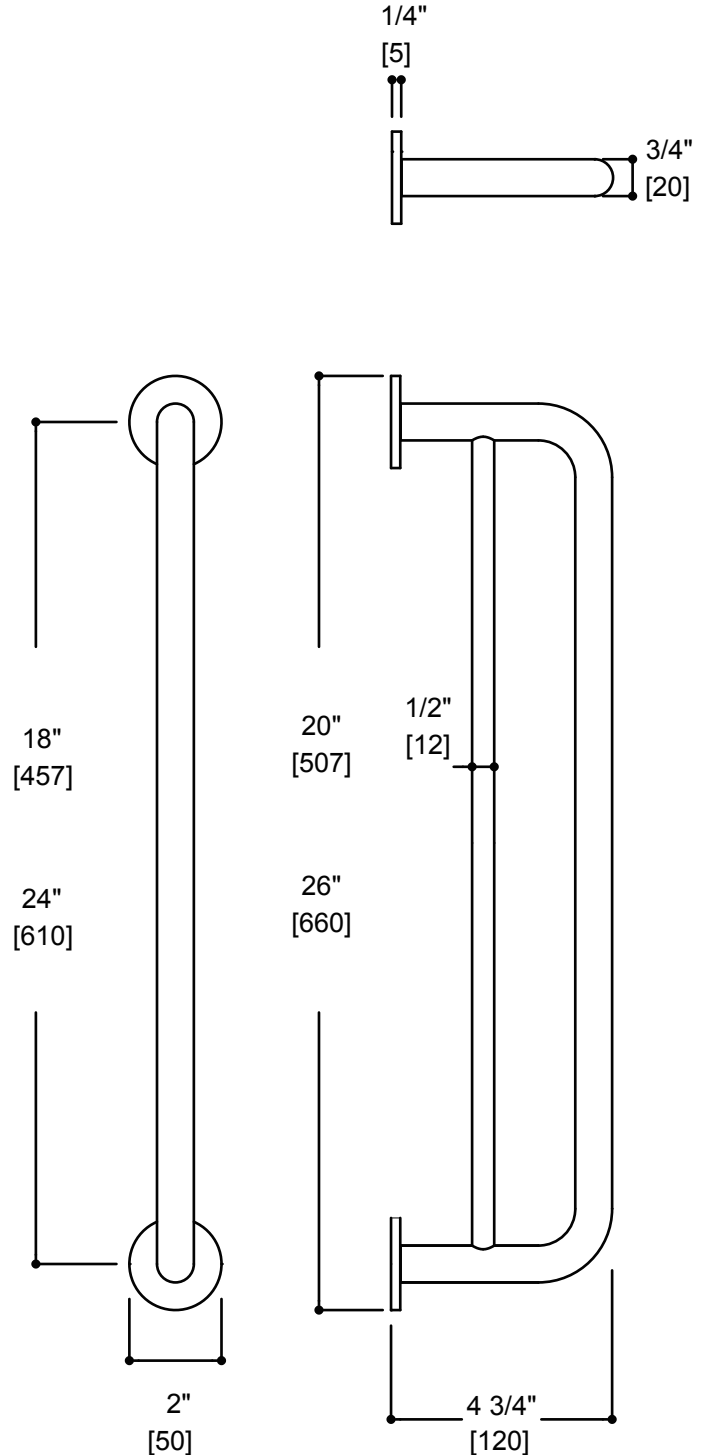

NICE COLLECTION

Double Towel Bar /18"/24"

Item # 170182/242

FEATURES

- Modern styling
- Durable finishes
- Consealed installation

WARRANTY

- Lifetime limited (Residential use)
- One Year (Commercial use)

FINISHES STOCKED IN

- Polished Chrome (99)
- Brushed Nickel (81)
- Polished Nickel (68)
- Matte Black (48)
- Brushed Bronze (25)

FINISHES

- Antique Nickel (91)
- Polished Gold (12)
- Brushed Gold (22)
- Brushed Brass (78)
- Black Nickel (40)
- Antique Copper (55)
- Polished Brass (72)
- Antique Brass (69)
- Brushed Chrome (85)
- Oil Rubbed Bronze (21)
- Glossy White (62)
- Titanium(33)
- Matte White (26)
- Unlacquered brass (75)
- Brushed Copper (65)
- New World Bronze (80)
- Champagne Bronze (30)
- Antique Black (45)
- Rose Gold(32)

MOUNTING HARDWARE

Mounting kit included

Note: Dimensions and specifications are subject to change without notice.