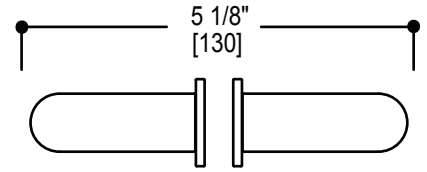

NICE COLLECTION

Double Shower Door Handle

Available In: 8" /12" /18" /24"

Item #: 1707808/7812/7818/7824

FEATURES

- Modern styling
- Durable finishes
- Concealed installation
- Brass Construction

WARRANTY

- Lifetime limited (Residential use)
- One Year (Commercial use)

MOUNTING HARDWARE

- Clear gaskets included

GLASS INFO

- Glass Hole Diameter : 3/8" / 10mm
- Glass Hole C - C Distance 6" : 6" / 152mm
- Glass Hole C - C Distance 8" : 8" / 203mm
- Glass Hole C - C Distance 12" : 12" / 305mm
- Glass Hole C - C Distance 18" : 18" / 457mm
- Glass Hole C - C Distance 24" : 24" / 610mm
- Glass Hole C - C Distance 30" : 30" / 762mm
- Glass Thickness : 10-12mm