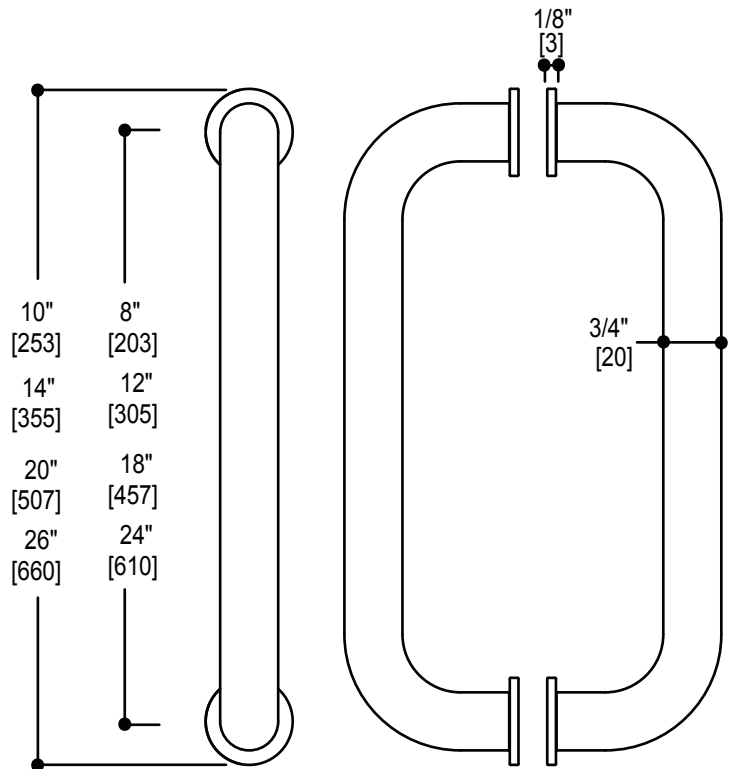

NICE COLLECTION

Double Shower Door Handle

Available In: 8" /12" /18" /24"

Item #: 1707808/7812/7818/7824

FEATURES

- Modern styling
- Durable finishes
- Concealed installation
- Brass Construction

WARRANTY

- Lifetime limited (Residential use)
- One Year (Commercial use)

MOUNTING HARDWARE

- Clear gaskets included

GLASS INFO

- Glass Hole Diameter : 3/8" / 10mm
- Glass Hole C - C Distance 6" : 6" / 152mm
- Glass Hole C - C Distance 8" : 8" / 203mm
- Glass Hole C - C Distance 12" : 12" / 305mm
- Glass Hole C - C Distance 18" : 18" / 457mm
- Glass Hole C - C Distance 24" : 24" / 610mm
- Glass Hole C - C Distance 30" : 30" / 762mm
- Glass Thickness : 10-12mm

*Can be used with extension kit for thicker doors.

Note: Dimensions and specifications are subject to change without notice.