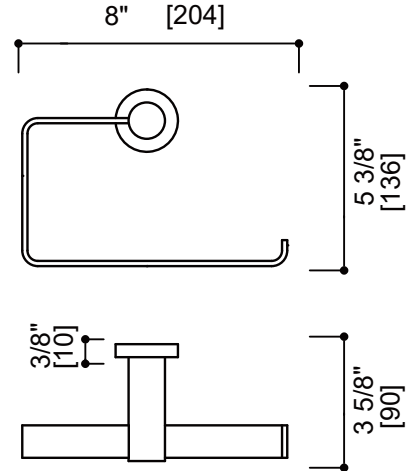

Includes Rosette : 40X4mm

Without Rosette

With Rosette

PORTO COLLECTION
TOWEL RING

137463

PRODUCT NAME: PORTO TOWEL RING

PRODUCT CODE: 137463

MATERIAL: All-brass construction

NOTE: Dimensions and specifications are subject to change without notice.

PORTO COLLECTION

Large Round Rosette
137RDLG 48X10mm

Small Square Rosette
277SQSM 40X4mm

Large Square Rosette
277QLG 45X12mm

NOTE: Dimensions and specifications are subject to change without notice.