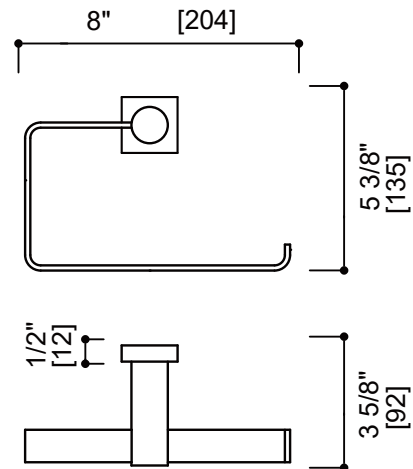

NOTE: Dimensions and specifications are subject to change without notice.

PORTO COLLECTION

Large Round Rosette
137RDLG 48X10mm

Small Square Rosette
277SQSM 40X4mm

Large Square Rosette
277QLG 45X12mm

NOTE: Dimensions and specifications are subject to change without notice.