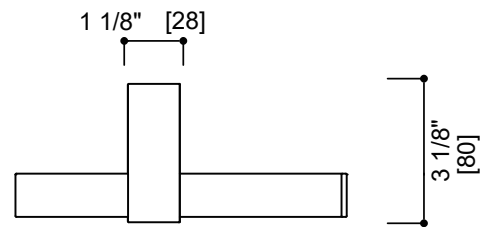

Includes Rosette : 40X4mm

Without Rosette

With Rosette

PORTO COLLECTION
TOWEL RING

137463

PRODUCT NAME: PORTO TOWEL RING

PRODUCT CODE: 137463

MATERIAL: All-brass construction

NOTE: Dimensions and specifications are subject to change without notice.

PORTO COLLECTION

Large Round Rosette
137RDLG 48X10mm

Small Square Rosette
277SQSM 40X4mm

Large Square Rosette
277QLG 45X12mm

NOTE: Dimensions and specifications are subject to change without notice.