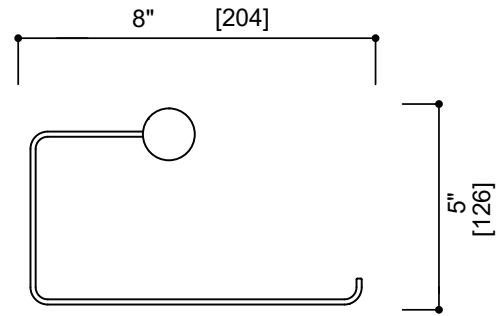

Includes Rosette : 40X4mm

Without Rosette

With Rosette

PORTO COLLECTION
TOWEL RING

137463

PRODUCT NAME: PORTO TOWEL RING

PRODUCT CODE: 137463

MATERIAL: All-brass construction

NOTE: Dimensions and specifications are subject to change without notice.

PORTO COLLECTION

Large Round Rosette
137RDLG 48X10mm

Small Square Rosette
277SQSM 40X4mm

Large Square Rosette
277QLG 45X12mm

NOTE: Dimensions and specifications are subject to change without notice.