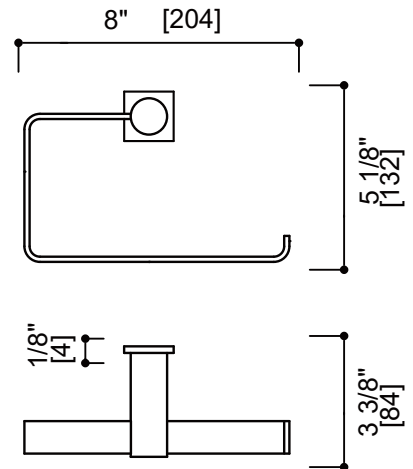

Includes Rosette : 40X4mm

Without Rosette

With Rosette

PORTO COLLECTION
TOWEL RING

137463

PRODUCT NAME: PORTO TOWEL RING

PRODUCT CODE: 137463

MATERIAL: All-brass construction

NOTE: Dimensions and specifications are subject to change without notice.

PORTO COLLECTION

Large Round Rosette
137RDLG 48X10mm

Small Square Rosette
277SQSM 40X4mm

Large Square Rosette
277QLG 45X12mm

NOTE: Dimensions and specifications are subject to change without notice.