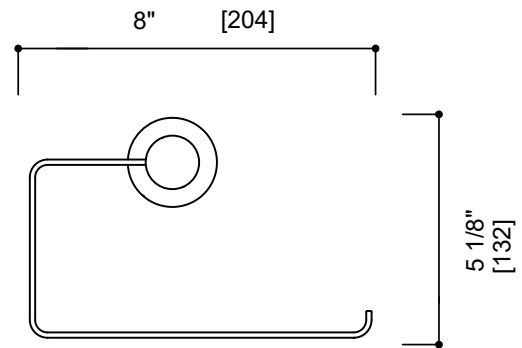

Includes Rosette : 40X4mm

Without Rosette

With Rosette

PORTO COLLECTION
TOWEL RING

137463

PRODUCT NAME: PORTO TOWEL RING

PRODUCT CODE: 137463

MATERIAL: All-brass construction

NOTE: Dimensions and specifications are subject to change without notice.

PORTO COLLECTION

Large Round Rosette
137RDLG 48X10mm

Small Square Rosette
277SQSM 40X4mm

Large Square Rosette
277QLG 45X12mm

NOTE: Dimensions and specifications are subject to change without notice.