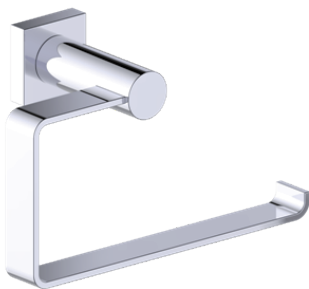

Includes Rosette : 40X4mm

Without Rosette

With Rosette

PORTO COLLECTION
TOWEL RING

137463

PRODUCT NAME: PORTO TOWEL RING

PRODUCT CODE: 137463

MATERIAL: All-brass construction

NOTE: Dimensions and specifications are subject to change without notice.

PORTO COLLECTION

Large Round Rosette
137RDLG 48X10mm

Small Square Rosette
277SQSM 40X4mm

Large Square Rosette
277QLG 45X12mm

NOTE: Dimensions and specifications are subject to change without notice.