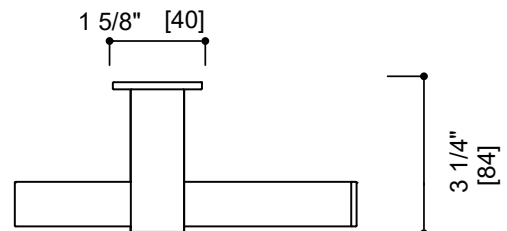

Includes Rosette : 40X4mm

Without Rosette

With Rosette

PORTO COLLECTION
TOWEL RING

137463

PRODUCT NAME: PORTO TOWEL RING

PRODUCT CODE: 137463

MATERIAL: All-brass construction

NOTE: Dimensions and specifications are subject to change without notice.

PORTO COLLECTION

Large Round Rosette
137RDLG 48X10mm

Small Square Rosette
277SQSM 40X4mm

Large Square Rosette
277QLG 45X12mm

NOTE: Dimensions and specifications are subject to change without notice.