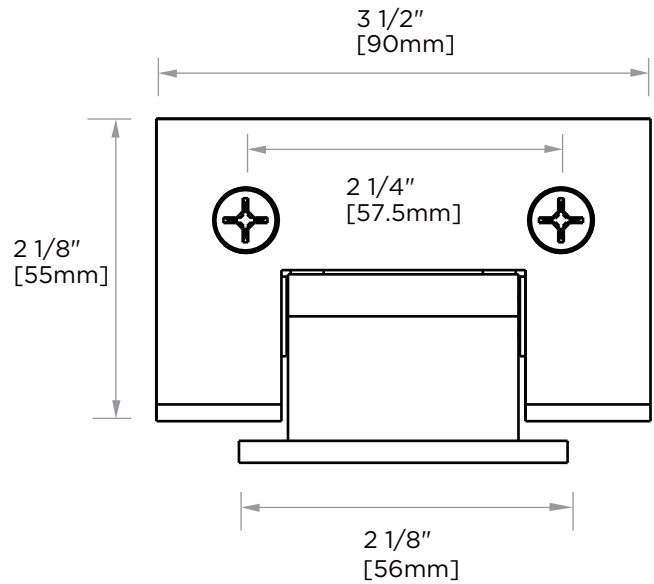

YORK SERIES
Wall Mount Short Back Plate Hinge
51032

PRODUCT NAME: YORK - Wall Mount Short Back Plate Hinge

PRODUCT CODE: 51032

MATERIAL: All-brass construction

KEY FEATURES: Standard Shower Hinge.
Glass to wall.
Short back.

NOTE: Dimensions and specifications are subject to change without notice.