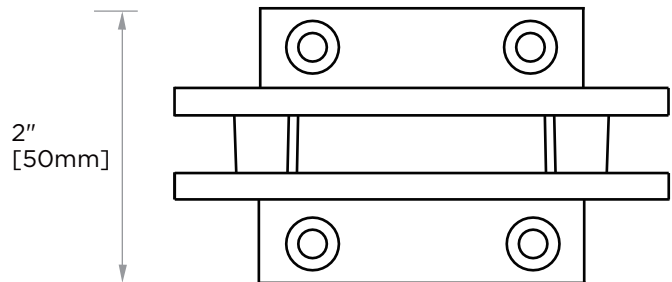

NOTE: Dimensions and specifications are subject to change without notice.