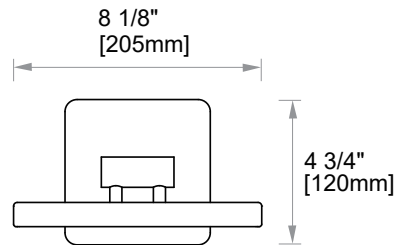

MIRRORS

8" MIRROR MAGNIFICATION: 3X KCM-FS-SQ-8

PRODUCT NAME: 8" MIRROR
MAGNIFICATION: 3X

PRODUCT CODE: KCM-FS-SQ-8

MATERIAL: All-brass construction

STOCKED FINISHES: ● Polished Chrome (99)
● Brushed Nickel (81)