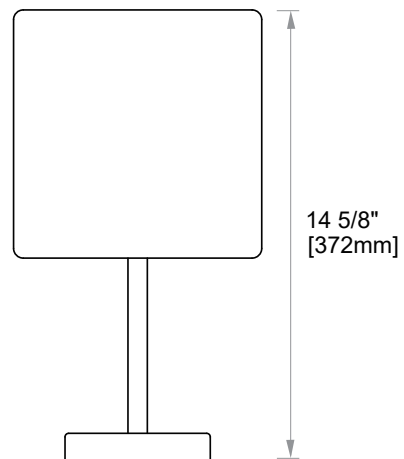

MIRRORS

8" MIRROR MAGNIFICATION: 3X KCM-FS-SQ-8

PRODUCT NAME: 8" MIRROR
MAGNIFICATION: 3X

PRODUCT CODE: KCM-FS-SQ-8

MATERIAL: All-brass construction

STOCKED FINISHES: ● Polished Chrome (99)
● Brushed Nickel (81)