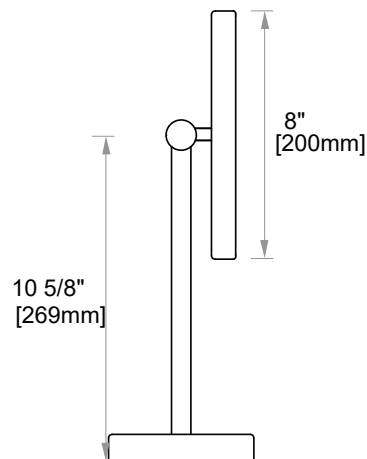

MIRRORS

8" MIRROR MAGNIFICATION: 3X KCM-FS-SQ-8

PRODUCT NAME: 8" MIRROR
MAGNIFICATION: 3X

PRODUCT CODE: KCM-FS-SQ-8

MATERIAL: All-brass construction

STOCKED FINISHES: ● Polished Chrome (99)
● Brushed Nickel (81)