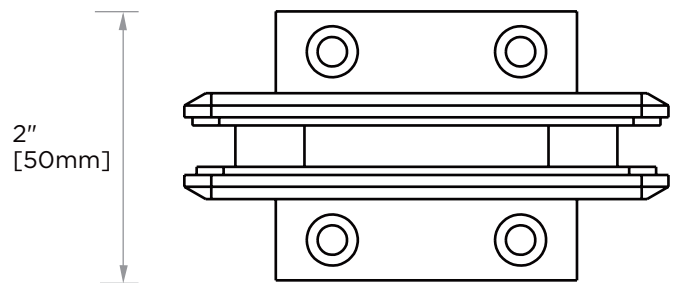

NOTE: Dimensions and specifications are subject to change without notice.