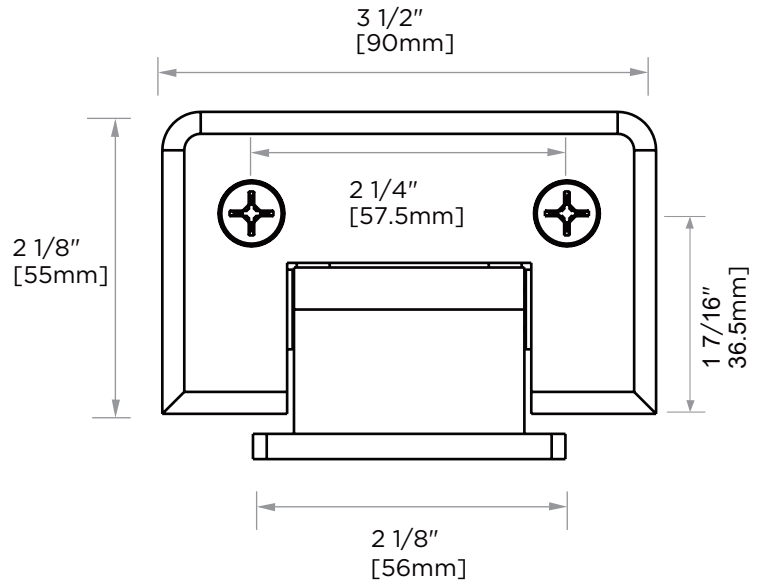

ASHFORD SERIES
Wall Mount Short Back Plate Hinge
54032

PRODUCT NAME: ASHFORD - Wall Mount Short Back Plate Hinge

PRODUCT CODE: 54032

MATERIAL: All-brass construction

KEY FEATURES: Standard Shower Hinge.
Glass to wall.
Short back.
Beveled.

NOTE: Dimensions and specifications are subject to change without notice.