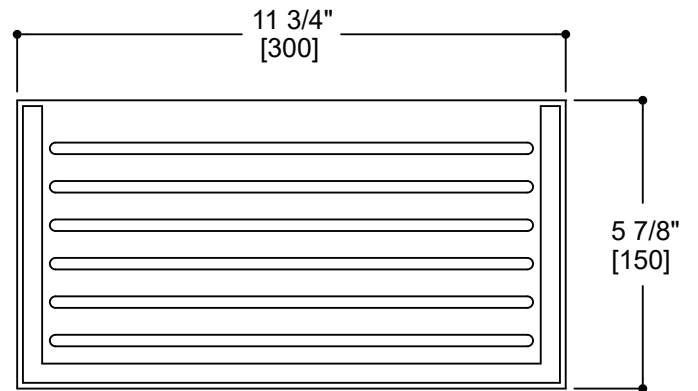

NOTE: Dimensions and specifications are subject to change without notice.