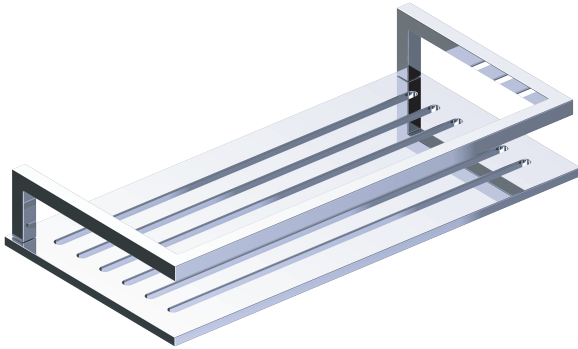

**BATH&SHOWER
BASKETS**
SHAMPOO BASKET
828009

PRODUCT NAME: 828 SHAMPOO BASKET

PRODUCT CODE: 828605

MATERIAL: All-brass construction

STOCKED FINISHES: Polished Chrome (99)

SPECIAL FINISHES AVAILABLE: 24 options available. Please see our website for full list of samples