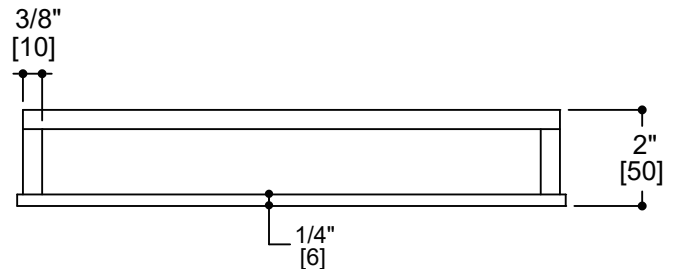

NOTE: Dimensions and specifications are subject to change without notice.