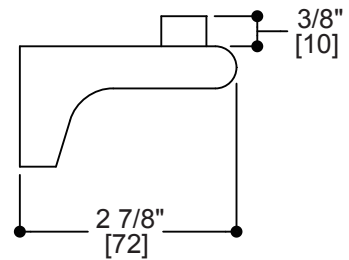

MOUNTING HARDWARE

- Mounting kit included

Note: Dimensions and specifications are subject to change without notice.