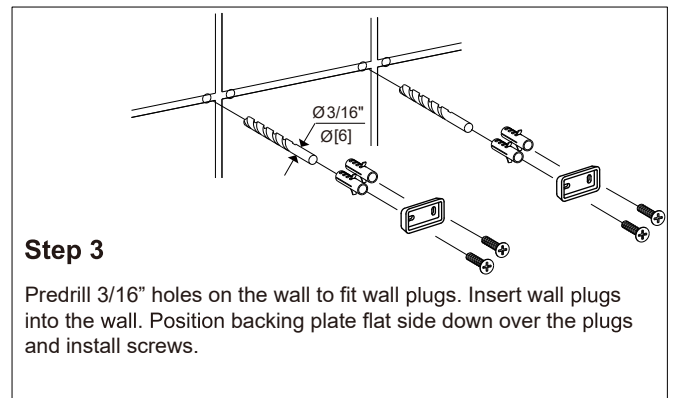

### SHOWE BASKET

440605

**Tools required for installation**

Level

Drill

Pencil

Screwdriver

Hammer