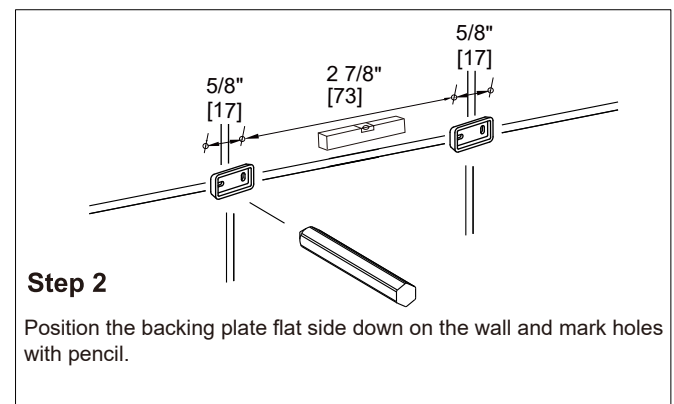

### SHOWE BASKET

440605

**Tools required for installation**

Level

Drill

Pencil

Screwdriver

Hammer