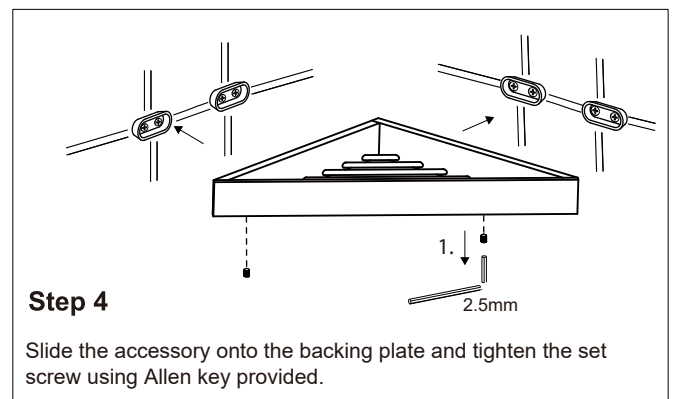

### SHOWE BASKET

440605

**Tools required for installation**

Level

Drill

Pencil

Screwdriver

Hammer