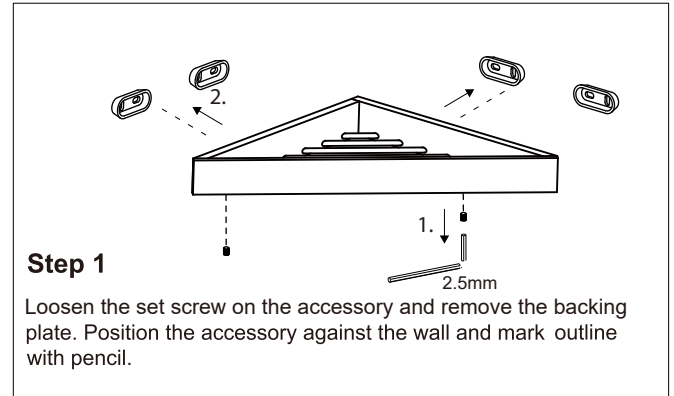

### SHOWE BASKET

440605

**Tools required for installation**

Level

Drill

Pencil

Screwdriver

Hammer