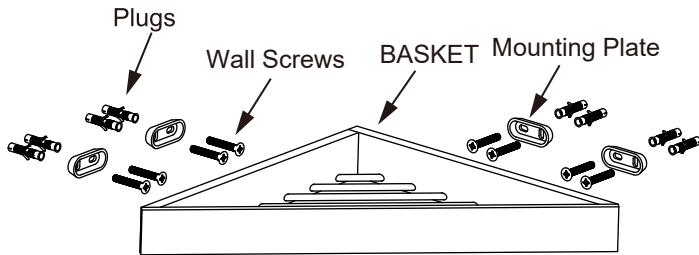

### SHOWE BASKET

440605

**Tools required for installation**

Level

Drill

Pencil

Screwdriver

Hammer