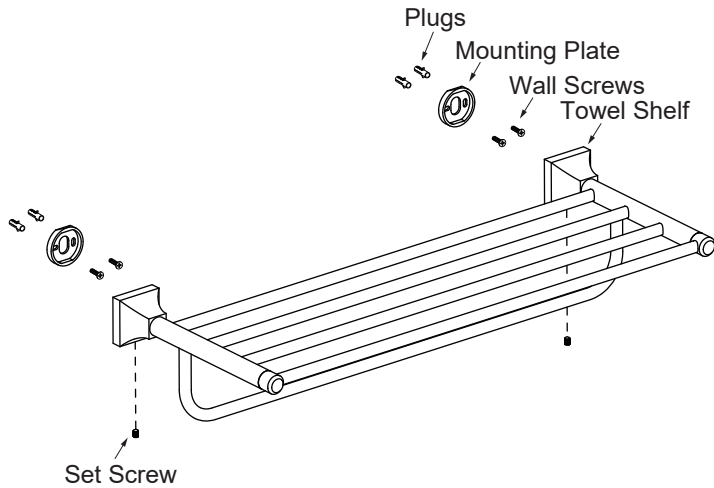

GLASGOW COLLECTION

TOWEL SHELF W/TOWEL BAR 390442

Tools required for installation

Level	Pencil
Screwdriver	Drill
Hammer	