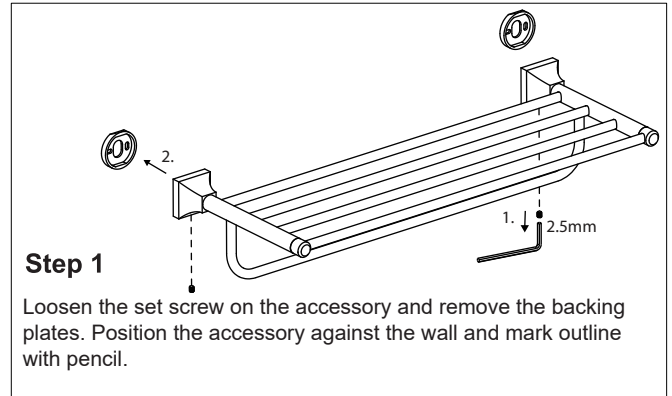

GLASGOW COLLECTION

TOWEL SHELF W/TOWEL BAR 390442

Tools required for installation

Level	Pencil
Screwdriver	Drill
Hammer	