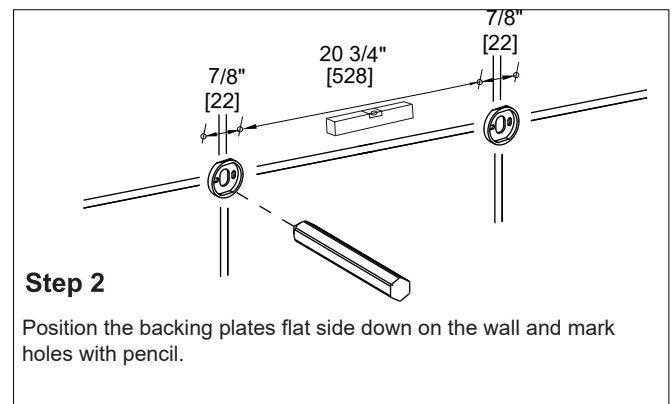

GLASGOW COLLECTION

TOWEL SHELF W/TOWEL BAR 390442

Tools required for installation

Level	Pencil
Screwdriver	Drill
Hammer	