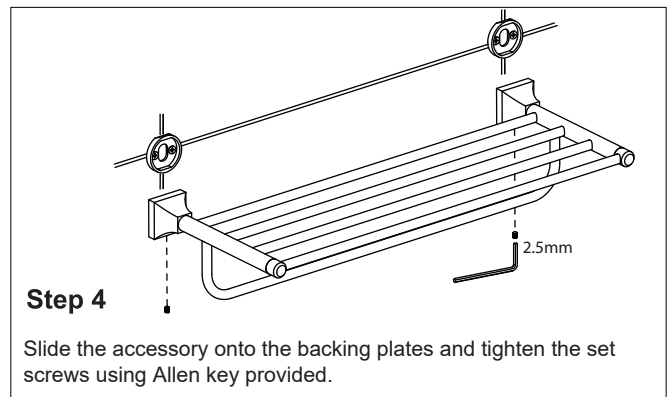

GLASGOW COLLECTION

TOWEL SHELF W/TOWEL BAR 390442

Tools required for installation

Level	Pencil
Screwdriver	Drill
Hammer	