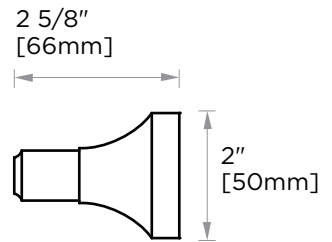

GLASGOW COLLECTION
TOWEL BAR 24"
390240

PRODUCT NAME: TOWEL BAR 24"

PRODUCT CODE: 390240

MATERIAL: All-brass construction

KEY FEATURES: Contemporary design.
With bell-shaped anchors
and tubular elements.

STOCKED FINISHES:

NOTE: Dimensions and specifications are subject to change without notice.