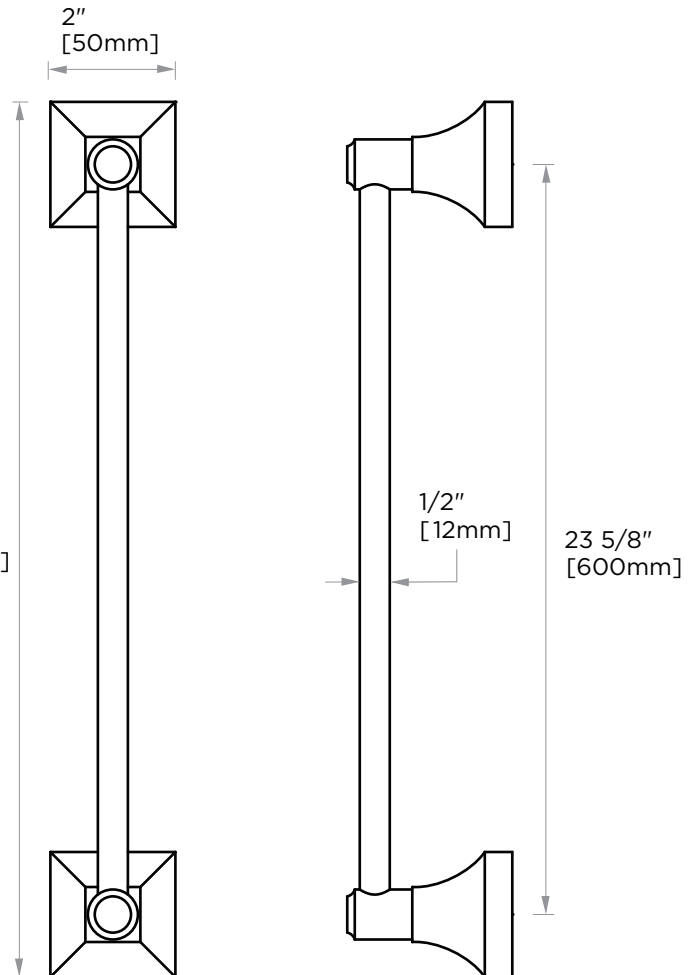

GLASGOW COLLECTION
TOWEL BAR 24"
390240

PRODUCT NAME: TOWEL BAR 24"

PRODUCT CODE: 390240

MATERIAL: All-brass construction

KEY FEATURES: Contemporary design.
With bell-shaped anchors
and tubular elements.

STOCKED FINISHES:

- Polished Chrome (99)
- Brushed Nickel (81)
- Polished Nickel (68)

25 1/2" [650mm]

SPECIAL FINISHES AVAILABLE: 26 options available.
Please see our website for
full list samples

WARRANTY:
Lifetime Limited (Residential Use)
One Year (Commercial Use)

NOTE: Dimensions and specifications are subject to change without notice.