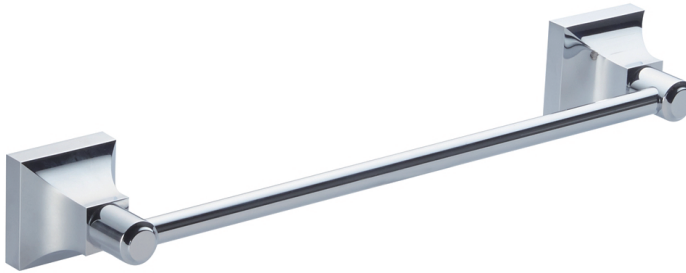

GLASGOW COLLECTION
TOWEL BAR 24"
390240

PRODUCT NAME: TOWEL BAR 24"

PRODUCT CODE: 390240

MATERIAL: All-brass construction

KEY FEATURES: Contemporary design.
With bell-shaped anchors
and tubular elements.

STOCKED FINISHES:

- Polished Chrome (99)
- Brushed Nickel (81)
- Polished Nickel (68)

25 1/2" [650mm]

SPECIAL FINISHES AVAILABLE: 26 options available.
Please see our website for
full list samples

WARRANTY:
Lifetime Limited (Residential Use)
One Year (Commercial Use)