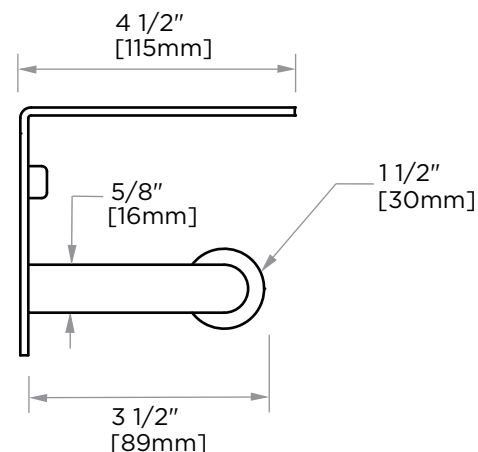

NOTE: Dimensions and specifications are subject to change without notice.