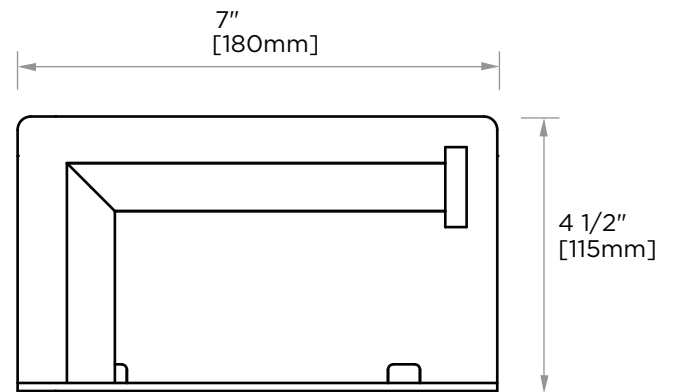

NOTE: Dimensions and specifications are subject to change without notice.