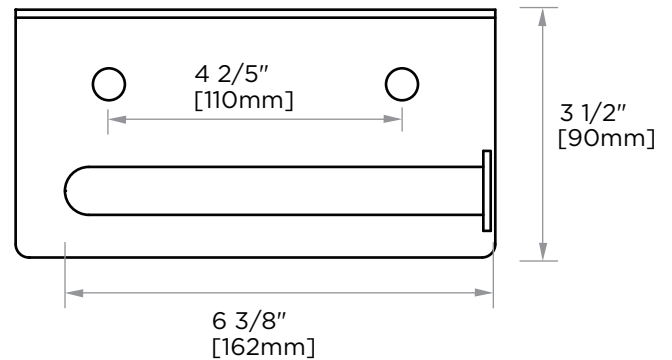

NOTE: Dimensions and specifications are subject to change without notice.