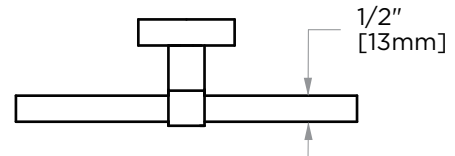

SIENA COLLECTIO TOWEL RING 368460

PRODUCT NAME: TOWEL RING

PRODUCT CODE: 368460

MATERIAL: All-brass construction

KEY FEATURES: Elegant, strong linear components combined with round rosettes.

STOCKED FINISHES: ● Polished Chrome (99)