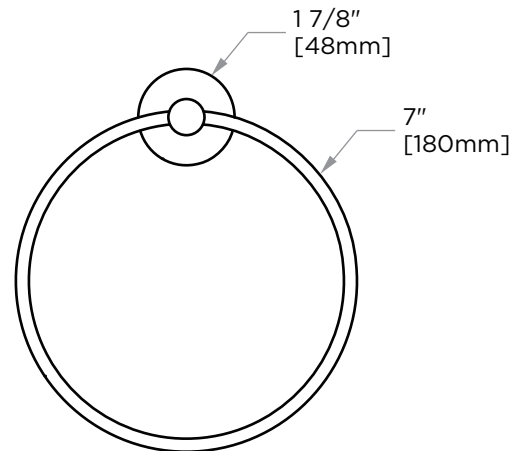

SIENA COLLECTIO TOWEL RING 368460

PRODUCT NAME: TOWEL RING

PRODUCT CODE: 368460

MATERIAL: All-brass construction

KEY FEATURES: Elegant, strong linear components combined with round rosettes.

STOCKED FINISHES: ● Polished Chrome (99)

SPECIAL FINISHES AVAILABLE: 26 options available. Please see our website for full list samples

WARRANTY:

Lifetime Limited (Residential Use)
One Year (Commercial Use)

2 1/8"
[53mm]

NOTE: Dimensions and specifications are subject to change without notice.