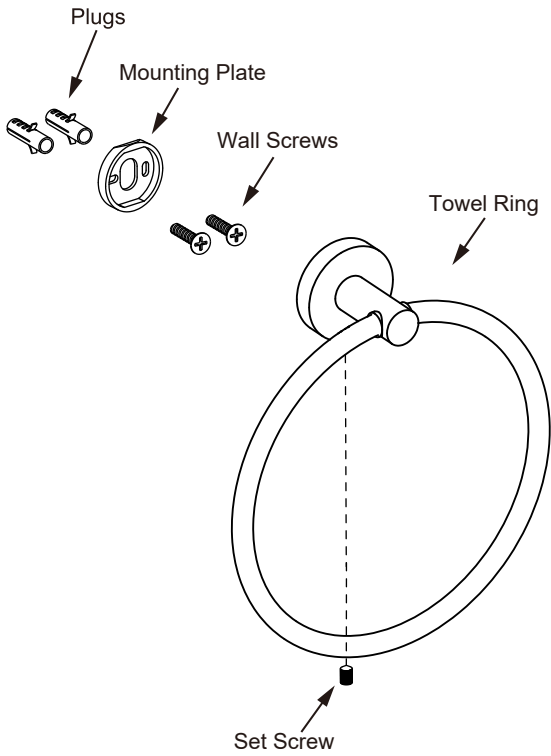

SIENA COLLECTION

TOWEL RING

368460

Tools required for installation

Level

Drill

Pencil

Screwdriver

Hammer