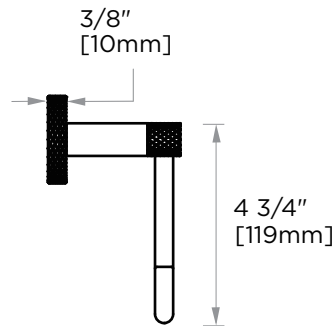

**CIRCO KNURLED
COLLECTION**
PAPER TOWEL HOLDER
366893

PRODUCT NAME: PAPER TOWEL HOLDER

PRODUCT CODE: 366893

MATERIAL: All-brass construction

KEY FEATURES: Contemporary tubular design with subtle knurling.

NOTE: Dimensions and specifications are subject to change without notice.