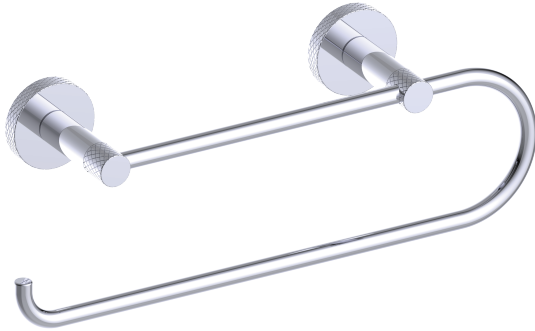

**CIRCO KNURLED
COLLECTION**
PAPER TOWEL HOLDER
366893

PRODUCT NAME: PAPER TOWEL HOLDER

PRODUCT CODE: 366893

MATERIAL: All-brass construction

KEY FEATURES: Contemporary tubular design with subtle knurling.