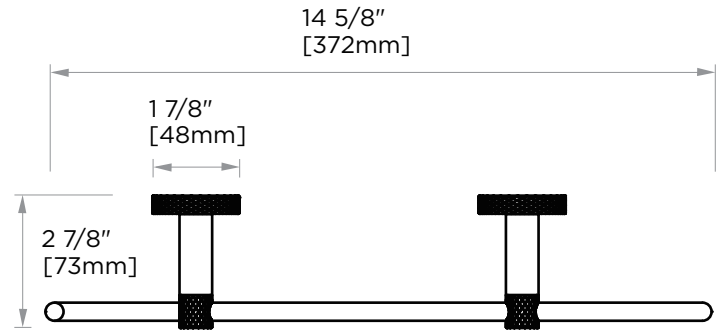

**CIRCO KNURLED
COLLECTION**
PAPER TOWEL HOLDER
366893

PRODUCT NAME: PAPER TOWEL HOLDER

PRODUCT CODE: 366893

MATERIAL: All-brass construction

KEY FEATURES: Contemporary tubular design with subtle knurling.

NOTE: Dimensions and specifications are subject to change without notice.