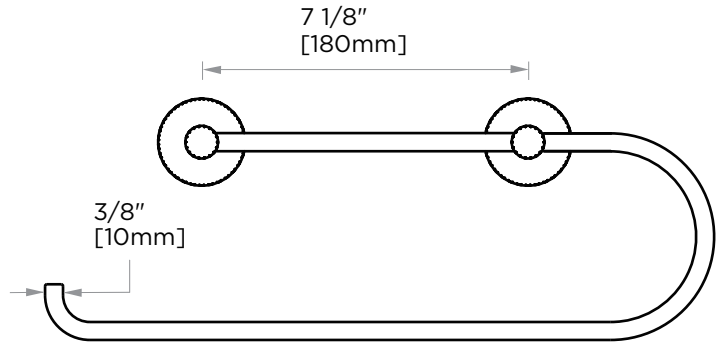

**CIRCO KNURLED
COLLECTION**
PAPER TOWEL HOLDER
366893

PRODUCT NAME: PAPER TOWEL HOLDER

PRODUCT CODE: 366893

MATERIAL: All-brass construction

KEY FEATURES: Contemporary tubular design with subtle knurling.

NOTE: Dimensions and specifications are subject to change without notice.