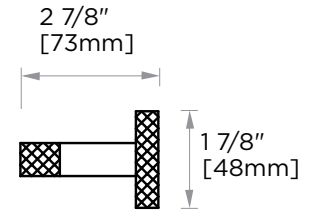

Polished Chrome finish (99)

Champagne Bronze finish(30)

**CIRCO KNURLED  
COLLECTION**  
**TOWEL BAR 9"**  
366109

**PRODUCT NAME:** TOWEL BAR 9"

**PRODUCT CODE:** 366109

**MATERIAL:** All-brass construction