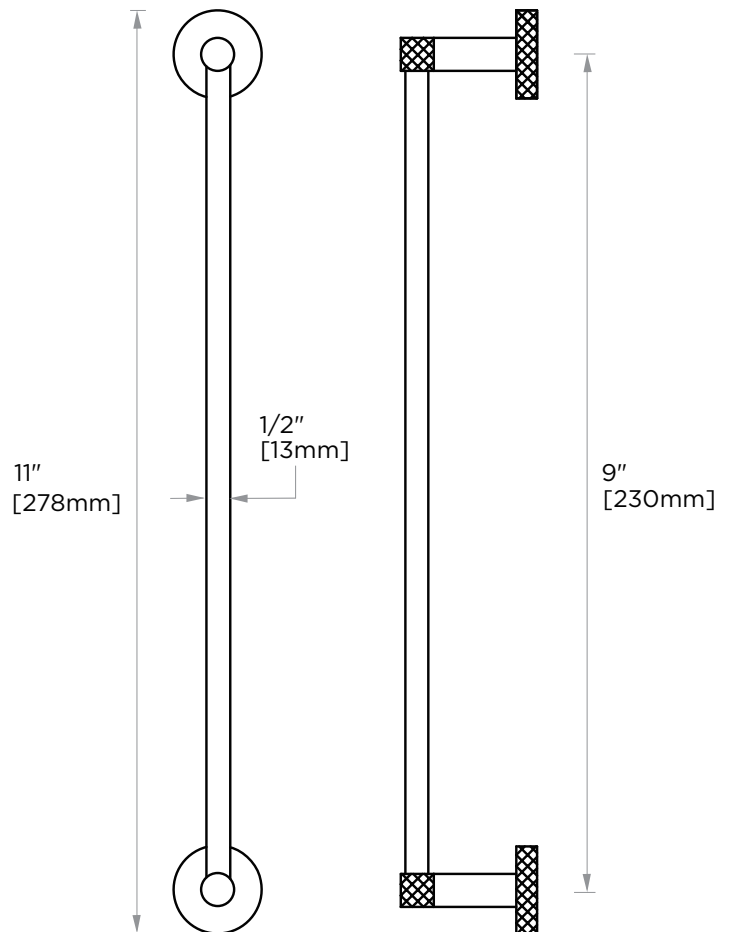

WARRANTY:

Lifetime Limited (Residential Use)
One Year (Commercial Use)

NOTE: Dimensions and specifications are subject to change without notice.