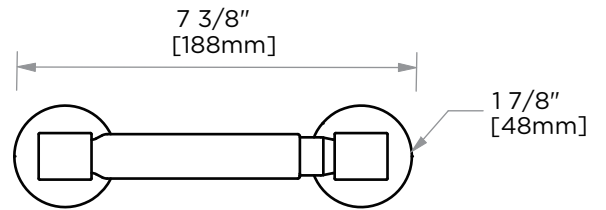

BUILDERS SERIES

353

TISSUE HOLDER
353158

PRODUCT NAME: TISSUE HOLDER

PRODUCT CODE: 353158

MATERIAL: All-brass construction

KEY FEATURES: Round, Contemporary design.
Brass product at a builders budget.

STOCKED FINISHES: