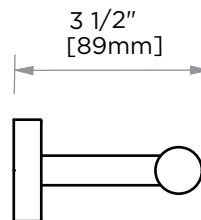

WARRANTY:

Lifetime Limited (Residential Use)
One Year (Commercial Use)

NOTE: Dimensions and specifications are subject to change without notice.