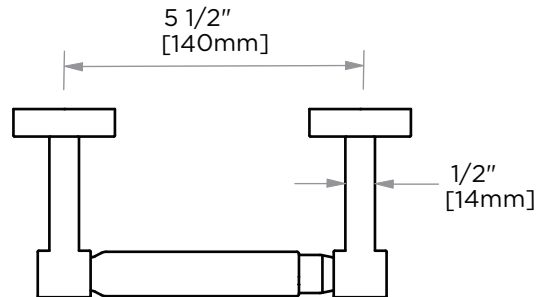

WARRANTY:

Lifetime Limited (Residential Use)
One Year (Commercial Use)

NOTE: Dimensions and specifications are subject to change without notice.