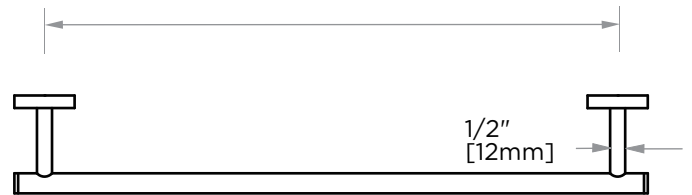

**BUILDERS SERIES**

**353**

**TOWEL BAR**

- 18" 353180
- 24" 353240
- 30" 353300

- 18" [457mm]
- 24" [610mm]
- 30" [762mm]

**PRODUCT NAME:** TOWEL BAR

**PRODUCT CODE:** 18" 353180  
24" 353240  
30" 353300

**MATERIAL:** All-brass construction

**KEY FEATURES:** Round, Contemporary design. Brass product at a builders budget.

**STOCKED FINISHES:**

- Polished Chrome (99)
- Brushed Nickel (81)
- Matte Black (48)

- 20" [510mm]
- 26" [663mm]
- 32" [815mm]