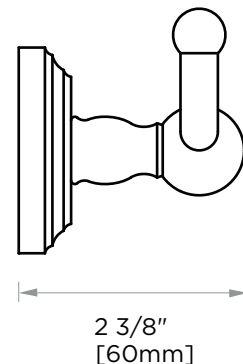

NOTE: Dimensions and specifications are subject to change without notice.