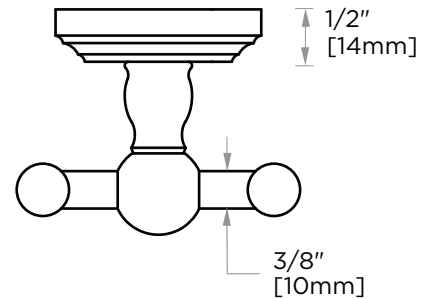

NOTE: Dimensions and specifications are subject to change without notice.