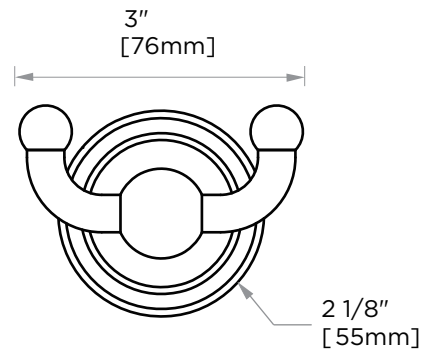

NOTE: Dimensions and specifications are subject to change without notice.