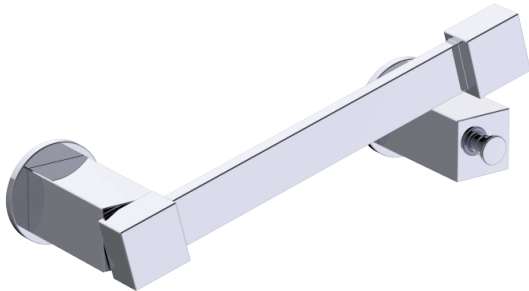

Includes Rosette : 40X4mm
Without Rosette

With Rosette

LISBON COLLECTION

PIVOT TISSUE HOLDER

277158

PRODUCT NAME: PIVOT TISSUE HOLDER

PRODUCT CODE: 277158

MATERIAL: All-brass construction

WARRANTY:

Lifetime Limited (Residential Use)
One Year (Commercial Use)

NOTE: Dimensions and specifications are subject to change without notice.

LISBON COLLECTION

Large Square Rosette
277SQLG 45X12mm

Small Round Rosette
137RDSM 40X4mm

Large Round Rosette
137RDLG 48X10mm

NOTE: Dimensions and specifications are subject to change without notice.