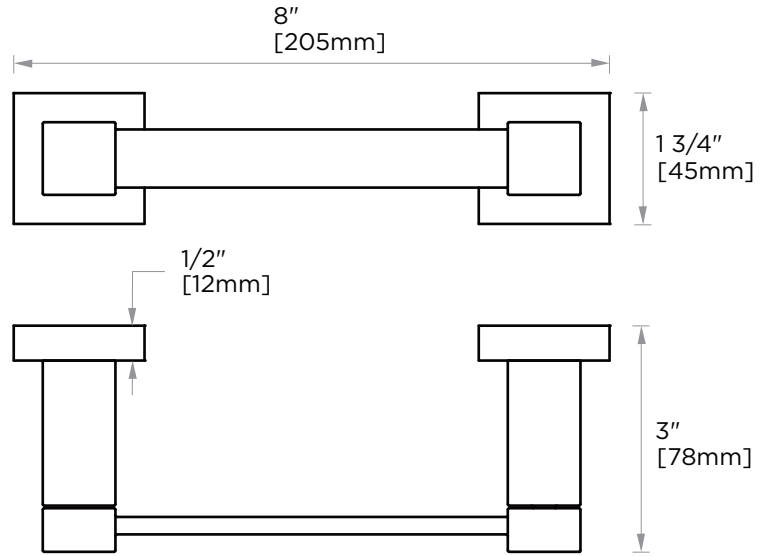

WARRANTY:

Lifetime Limited (Residential Use)
One Year (Commercial Use)

NOTE: Dimensions and specifications are subject to change without notice.

LISBON COLLECTION

Large Square Rosette
277SQLG 45X12mm

Small Round Rosette
137RDSM 40X4mm

Large Round Rosette
137RDLG 48X10mm

NOTE: Dimensions and specifications are subject to change without notice.