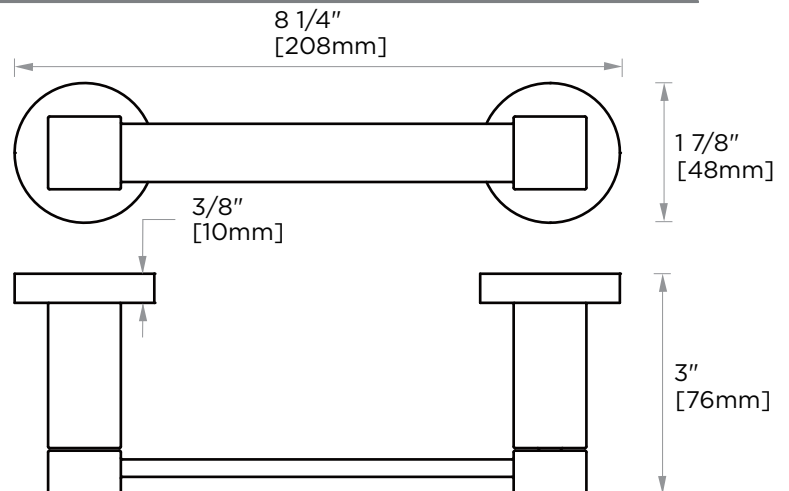

WARRANTY:

Lifetime Limited (Residential Use)
One Year (Commercial Use)

NOTE: Dimensions and specifications are subject to change without notice.

LISBON COLLECTION

Large Square Rosette
277SQLG 45X12mm

Small Round Rosette
137RDSM 40X4mm

Large Round Rosette
137RDLG 48X10mm

NOTE: Dimensions and specifications are subject to change without notice.