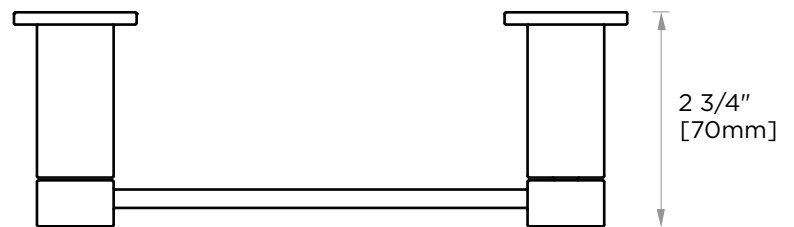

WARRANTY:

Lifetime Limited (Residential Use)
One Year (Commercial Use)

NOTE: Dimensions and specifications are subject to change without notice.

LISBON COLLECTION

Large Square Rosette
277SQLG 45X12mm

Small Round Rosette
137RDSM 40X4mm

Large Round Rosette
137RDLG 48X10mm

NOTE: Dimensions and specifications are subject to change without notice.