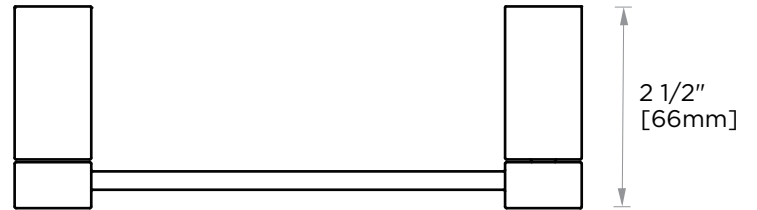

WARRANTY:

Lifetime Limited (Residential Use)
One Year (Commercial Use)

NOTE: Dimensions and specifications are subject to change without notice.

LISBON COLLECTION

Large Square Rosette
277SQLG 45X12mm

Small Round Rosette
137RDSM 40X4mm

Large Round Rosette
137RDLG 48X10mm

NOTE: Dimensions and specifications are subject to change without notice.