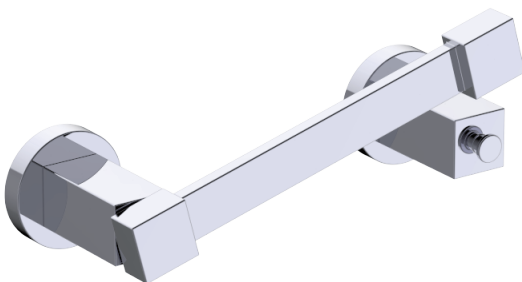

Includes Rosette : 40X4mm
Without Rosette

With Rosette

LISBON COLLECTION

PIVOT TISSUE HOLDER

277158

PRODUCT NAME: PIVOT TISSUE HOLDER

PRODUCT CODE: 277158

MATERIAL: All-brass construction

KEY FEATURES: Contemporary design. Square base with clean and elongated lines.

STOCKED FINISHES:

- Polished Chrome (99)
- Brushed Nickel (81)
- Polished Nickel (68)
- Matte Black (48)

SPECIAL FINISHES AVAILABLE: 26 options available. Please see our website for full list samples

WARRANTY:

Lifetime Limited (Residential Use)
One Year (Commercial Use)

NOTE: Dimensions and specifications are subject to change without notice.

LISBON COLLECTION

Large Square Rosette
277SQLG 45X12mm

Small Round Rosette
137RDSM 40X4mm

Large Round Rosette
137RDLG 48X10mm

NOTE: Dimensions and specifications are subject to change without notice.