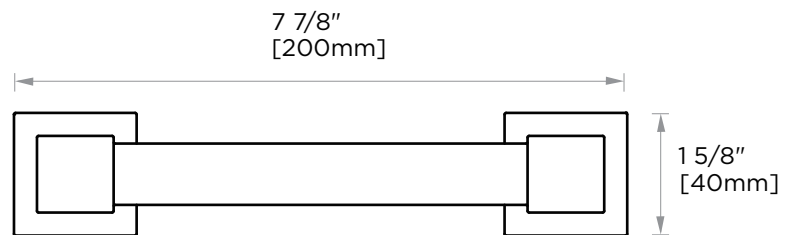

WARRANTY:

Lifetime Limited (Residential Use)
One Year (Commercial Use)

NOTE: Dimensions and specifications are subject to change without notice.

LISBON COLLECTION

Large Square Rosette
277SQLG 45X12mm

Small Round Rosette
137RDSM 40X4mm

Large Round Rosette
137RDLG 48X10mm

NOTE: Dimensions and specifications are subject to change without notice.