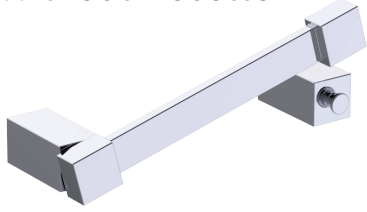

Includes Rosette : 40X4mm
Without Rosette

With Rosette

LISBON COLLECTION

PIVOT TISSUE HOLDER

277158

PRODUCT NAME: PIVOT TISSUE HOLDER

PRODUCT CODE: 277158

MATERIAL: All-brass construction

KEY FEATURES: Contemporary design. Square base with clean and elongated lines.

STOCKED FINISHES:

- Polished Chrome (99)
- Brushed Nickel (81)
- Polished Nickel (68)
- Matte Black (48)

SPECIAL FINISHES AVAILABLE: 26 options available. Please see our website for full list samples

WARRANTY:

Lifetime Limited (Residential Use)
One Year (Commercial Use)

NOTE: Dimensions and specifications are subject to change without notice.

LISBON COLLECTION

Large Square Rosette
277SQLG 45X12mm

Small Round Rosette
137RDSM 40X4mm

Large Round Rosette
137RDLG 48X10mm

NOTE: Dimensions and specifications are subject to change without notice.