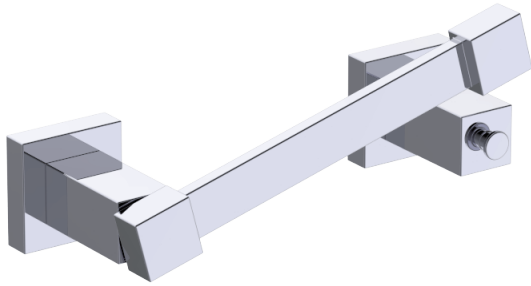

Includes Rosette : 40X4mm
Without Rosette

With Rosette

LISBON COLLECTION

PIVOT TISSUE HOLDER

277158

PRODUCT NAME: PIVOT TISSUE HOLDER

PRODUCT CODE: 277158

MATERIAL: All-brass construction

WARRANTY:

Lifetime Limited (Residential Use)
One Year (Commercial Use)

NOTE: Dimensions and specifications are subject to change without notice.

LISBON COLLECTION

Large Square Rosette
277SQLG 45X12mm

Small Round Rosette
137RDSM 40X4mm

Large Round Rosette
137RDLG 48X10mm

NOTE: Dimensions and specifications are subject to change without notice.