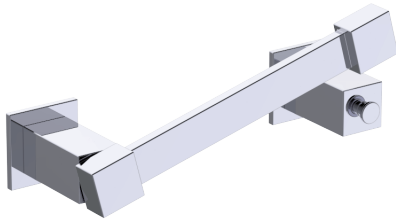

Includes Rosette : 40X4mm
Without Rosette

With Rosette

LISBON COLLECTION

PIVOT TISSUE HOLDER

277158

PRODUCT NAME: PIVOT TISSUE HOLDER

PRODUCT CODE: 277158

MATERIAL: All-brass construction

KEY FEATURES: Contemporary design. Square base with clean and elongated lines.

STOCKED FINISHES:

- Polished Chrome (99)
- Brushed Nickel (81)
- Polished Nickel (68)
- Matte Black (48)

SPECIAL FINISHES AVAILABLE: 26 options available. Please see our website for full list samples

WARRANTY:

Lifetime Limited (Residential Use)
One Year (Commercial Use)

NOTE: Dimensions and specifications are subject to change without notice.

LISBON COLLECTION

Large Square Rosette
277SQLG 45X12mm

Small Round Rosette
137RDSM 40X4mm

Large Round Rosette
137RDLG 48X10mm

NOTE: Dimensions and specifications are subject to change without notice.