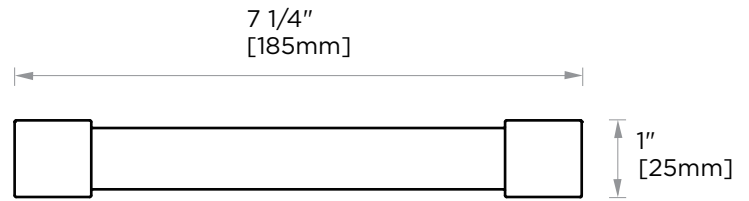

WARRANTY:

Lifetime Limited (Residential Use)
One Year (Commercial Use)

NOTE: Dimensions and specifications are subject to change without notice.

LISBON COLLECTION

Large Square Rosette
277SQLG 45X12mm

Small Round Rosette
137RDSM 40X4mm

Large Round Rosette
137RDLG 48X10mm

NOTE: Dimensions and specifications are subject to change without notice.