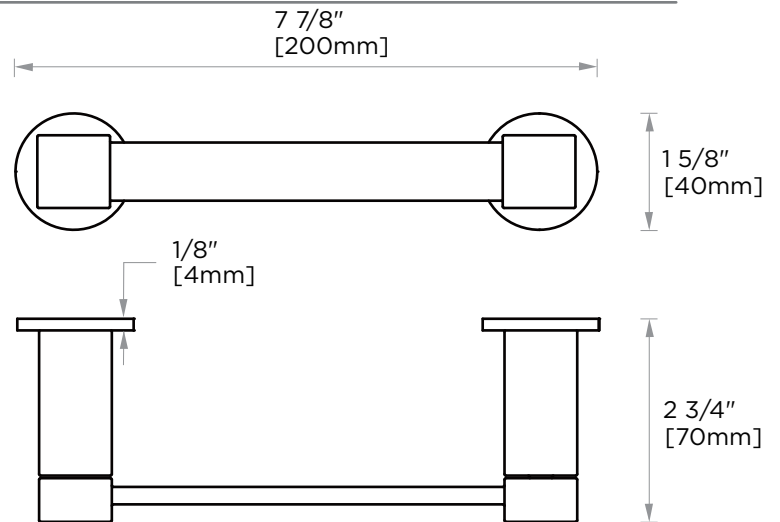

WARRANTY:

Lifetime Limited (Residential Use)
One Year (Commercial Use)

NOTE: Dimensions and specifications are subject to change without notice.

LISBON COLLECTION

Large Square Rosette
277SQLG 45X12mm

Small Round Rosette
137RDSM 40X4mm

Large Round Rosette
137RDLG 48X10mm

NOTE: Dimensions and specifications are subject to change without notice.