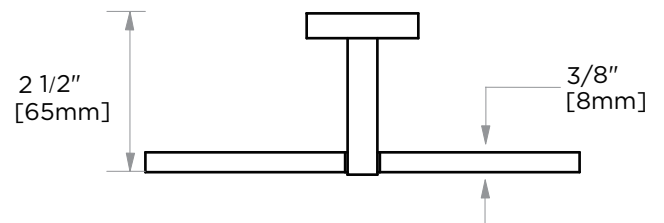

NOTE: Dimensions and specifications are subject to change without notice.