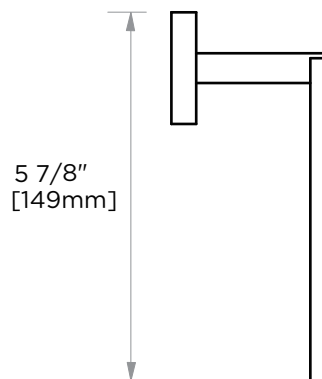

NOTE: Dimensions and specifications are subject to change without notice.