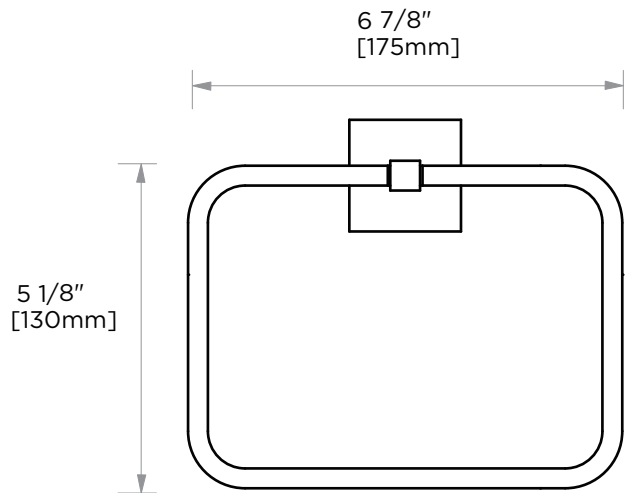

NOTE: Dimensions and specifications are subject to change without notice.