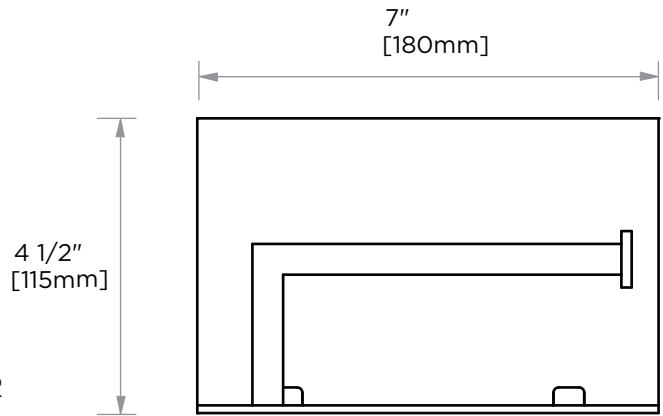

266 COLLECTION
SHELF WITH TISSUE HOLDER
266159

PRODUCT NAME: SHELF WITH TISSUE HOLDER

PRODUCT CODE: 266159

MATERIAL: All-brass construction

KEY FEATURES: Straight and sleek rectangular design.
Brass product at a builders budget.