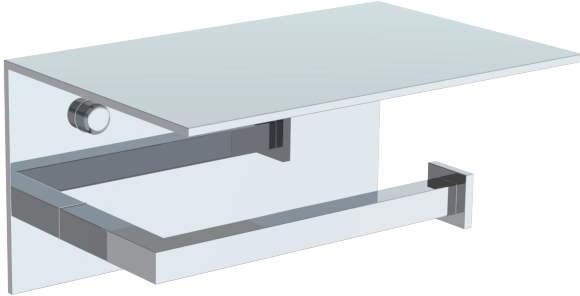

266 COLLECTION
SHELF WITH TISSUE HOLDER
266159

PRODUCT NAME: SHELF WITH TISSUE HOLDER

PRODUCT CODE: 266159

MATERIAL: All-brass construction

KEY FEATURES: Straight and sleek rectangular design.
Brass product at a builders budget.