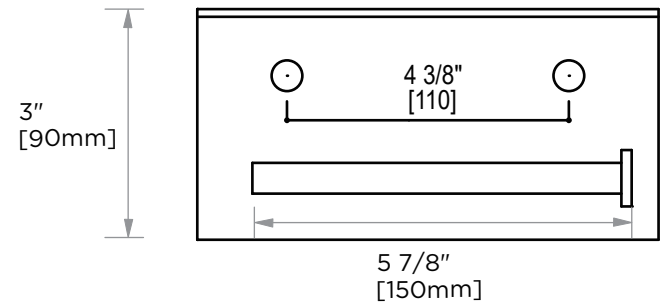

266 COLLECTION
SHELF WITH TISSUE HOLDER
266159

PRODUCT NAME: SHELF WITH TISSUE HOLDER

PRODUCT CODE: 266159

MATERIAL: All-brass construction

KEY FEATURES: Straight and sleek rectangular design.
Brass product at a builders budget.

STOCKED FINISHES:

- Polished Chrome (99)
- Brushed Nickel (81)
- Matte Black (48)

WARRANTY:

Lifetime Limited (Residential Use)
One Year (Commercial Use)

NOTE: Dimensions and specifications are subject to change without notice.