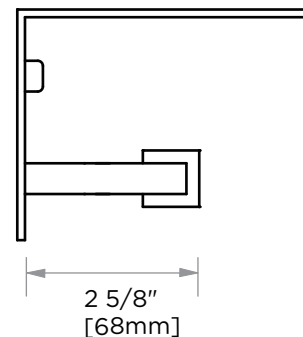

WARRANTY:

Lifetime Limited (Residential Use)
One Year (Commercial Use)

NOTE: Dimensions and specifications are subject to change without notice.