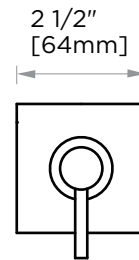

Liquid Capacity=205 ML

## MADRID COLLECTION SOAP DISPENSER 262635

**PRODUCT NAME:** SOAP DISPENSER

**PRODUCT CODE:** 262635

**MATERIAL:** All-brass construction

**KEY FEATURES:** Contemporary design.  
Simple and straight forward lines.  
Strong linear silhouette.