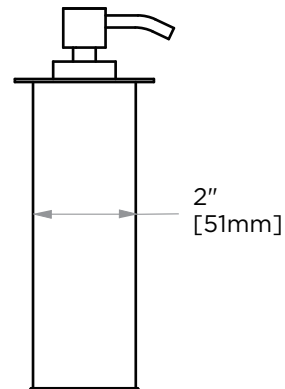

NOTE: Dimensions and specifications are subject to change without notice.