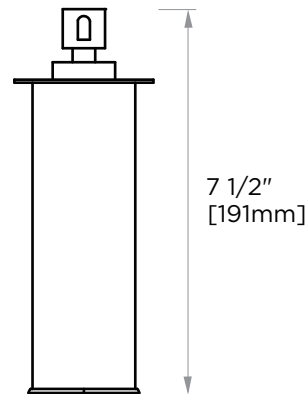

NOTE: Dimensions and specifications are subject to change without notice.