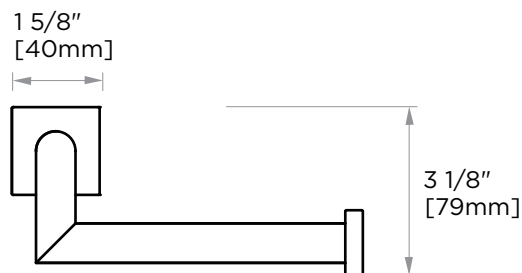

WARRANTY:

Lifetime Limited (Residential Use)
One Year (Commercial Use)

NOTE: Dimensions and specifications are subject to change without notice.