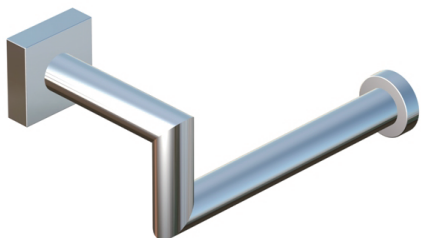

MADRID COLLECTION TISSUE HOLDER 262154

PRODUCT NAME: TISSUE HODLER

PRODUCT CODE: 262154

MATERIAL: All-brass construction

KEY FEATURES: Contemporary design.
Simple and straight forward lines.
Strong linear silhouette.