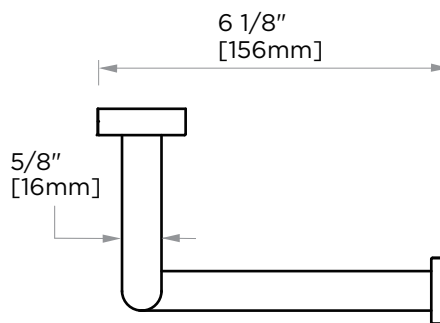

MADRID COLLECTION TISSUE HOLDER 262154

PRODUCT NAME: TISSUE HODLER

PRODUCT CODE: 262154

MATERIAL: All-brass construction

KEY FEATURES: Contemporary design.
Simple and straight forward lines.
Strong linear silhouette.