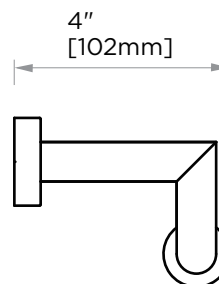

WARRANTY:

Lifetime Limited (Residential Use)
One Year (Commercial Use)

NOTE: Dimensions and specifications are subject to change without notice.