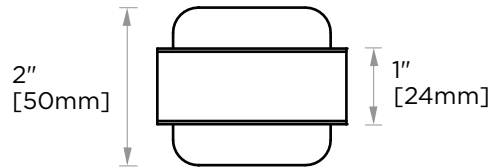

## MILAN COLLECTION TOILET BRUSH SET 254610

**PRODUCT NAME:** TOILET BRUSH SET

**PRODUCT CODE:** 254610

**MATERIAL:** All-brass construction

**KEY FEATURES:** Contemporary design. Clean linear statement combined with engineered curves.

NOTE: Dimensions and specifications are subject to change without notice.