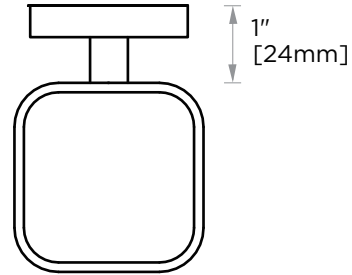

## MILAN COLLECTION TOILET BRUSH SET 254610

**PRODUCT NAME:** TOILET BRUSH SET

**PRODUCT CODE:** 254610

**MATERIAL:** All-brass construction

**KEY FEATURES:** Contemporary design. Clean linear statement combined with engineered curves.

NOTE: Dimensions and specifications are subject to change without notice.