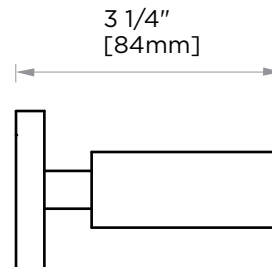

## MILAN COLLECTION TOILET BRUSH SET 254610

**PRODUCT NAME:** TOILET BRUSH SET

**PRODUCT CODE:** 254610

**MATERIAL:** All-brass construction

**KEY FEATURES:** Contemporary design. Clean linear statement combined with engineered curves.

NOTE: Dimensions and specifications are subject to change without notice.