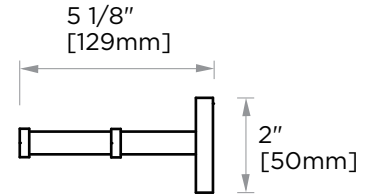

MILAN COLLECTION
DOUBLE TOWEL
BAR 24"
254242

PRODUCT NAME: DOUBLE TOWEL BAR 24"

PRODUCT CODE: 254242

MATERIAL: All-brass construction

KEY FEATURES: Contemporary design. Clean linear statement combined with engineered curves.