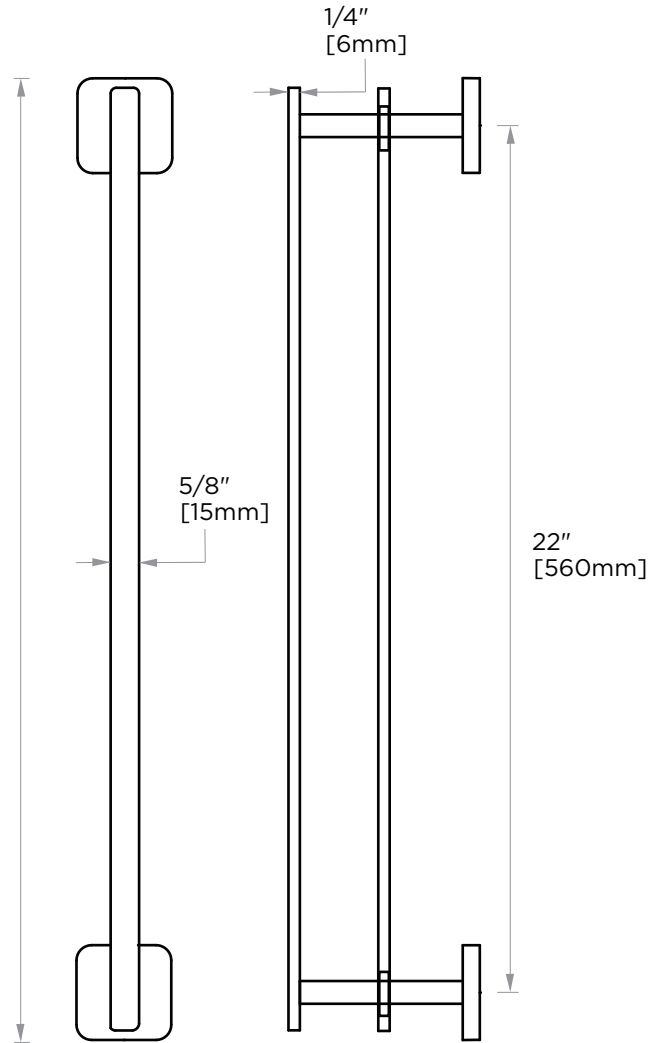

MILAN COLLECTION
DOUBLE TOWEL
BAR 24"
254242

PRODUCT NAME: DOUBLE TOWEL BAR 24"

PRODUCT CODE: 254242

MATERIAL: All-brass construction

KEY FEATURES: Contemporary design. Clean linear statement combined with engineered curves.

STOCKED FINISHES:

- Polished Chrome (99)
- Brushed Nickel (81)
- Polished Nickel (68)
- Matte Black (48)

24" [610mm]

SPECIAL FINISHES AVAILABLE: 26 options available. Please see our website for full list samples