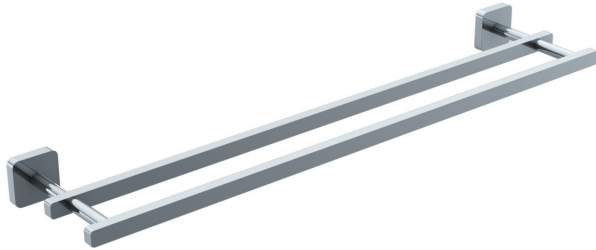

MILAN COLLECTION
DOUBLE TOWEL
BAR 24"
254242

PRODUCT NAME: DOUBLE TOWEL BAR 24"

PRODUCT CODE: 254242

MATERIAL: All-brass construction

KEY FEATURES: Contemporary design. Clean linear statement combined with engineered curves.

STOCKED FINISHES:

- Polished Chrome (99)
- Brushed Nickel (81)
- Polished Nickel (68)
- Matte Black (48)

24" [610mm]

SPECIAL FINISHES AVAILABLE: 26 options available. Please see our website for full list samples