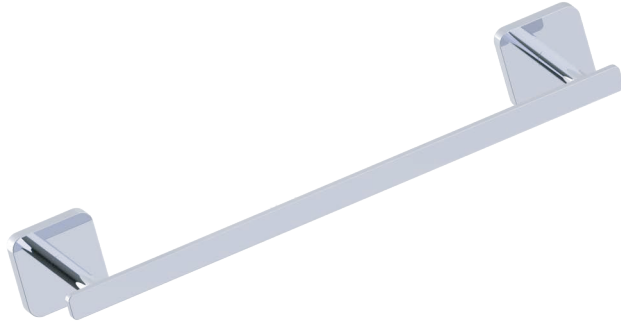

## MILAN COLLECTION TOWEL BAR 12" 254120

**PRODUCT NAME:** TOWEL BAR 12"

**PRODUCT CODE:** 254120

**MATERIAL:** All-brass construction

**KEY FEATURES:** Contemporary design. Clean linear statement combined with engineered curves.