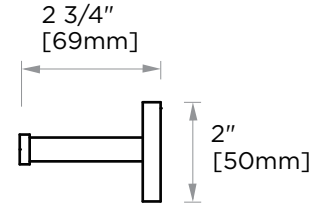

## MILAN COLLECTION TOWEL BAR 12" 254120

**PRODUCT NAME:** TOWEL BAR 12"

**PRODUCT CODE:** 254120

**MATERIAL:** All-brass construction

**KEY FEATURES:** Contemporary design. Clean linear statement combined with engineered curves.

NOTE: Dimensions and specifications are subject to change without notice.