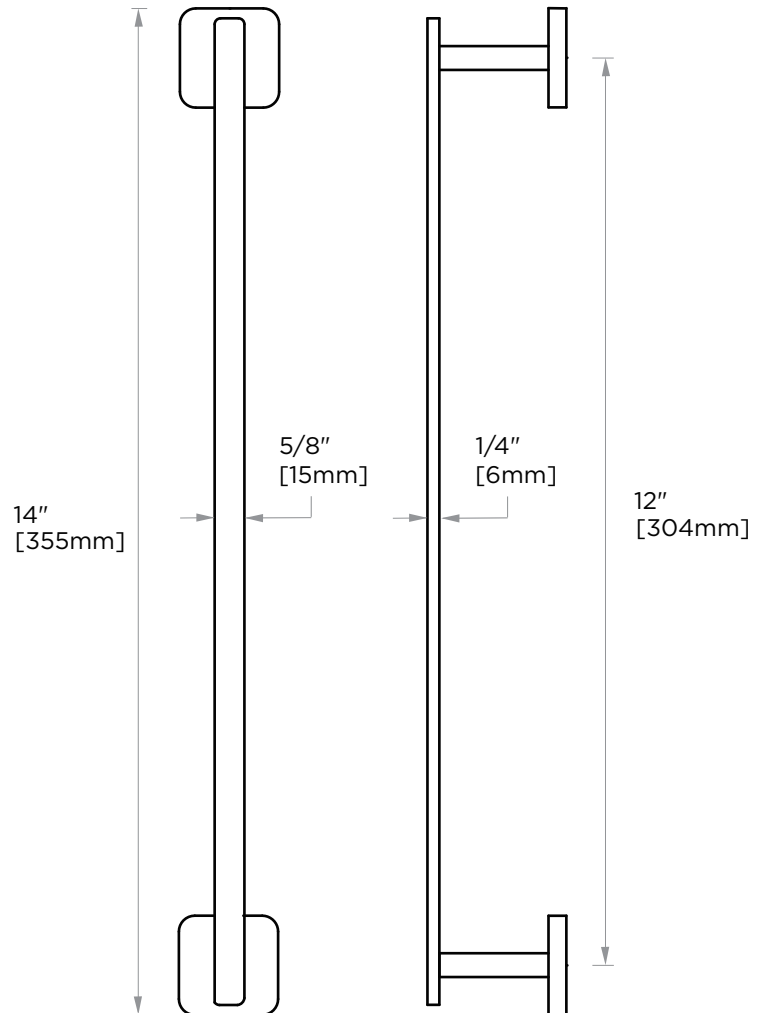

## MILAN COLLECTION TOWEL BAR 12" 254120

**PRODUCT NAME:** TOWEL BAR 12"

**PRODUCT CODE:** 254120

**MATERIAL:** All-brass construction

**KEY FEATURES:** Contemporary design. Clean linear statement combined with engineered curves.

NOTE: Dimensions and specifications are subject to change without notice.