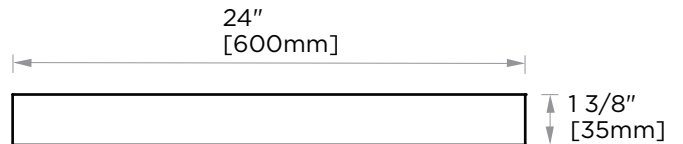

BONN COLLECTION DOUBLE TOWEL BAR 238242

PRODUCT NAME: DOUBLE TOWEL BAR

PRODUCT CODE: 238242

MATERIAL: All-brass construction

KEY FEATURES: Contemporary design.
Rectangular geometry,
softened with curved corners.