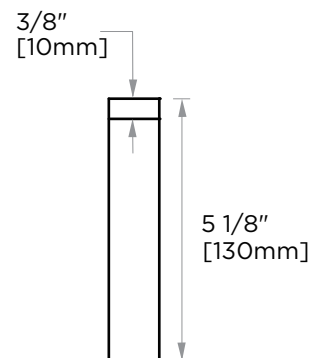

BONN COLLECTION DOUBLE TOWEL BAR 238242

PRODUCT NAME: DOUBLE TOWEL BAR

PRODUCT CODE: 238242

MATERIAL: All-brass construction

KEY FEATURES: Contemporary design.
Rectangular geometry,
softened with curved corners.

NOTE: Dimensions and specifications are subject to change without notice.