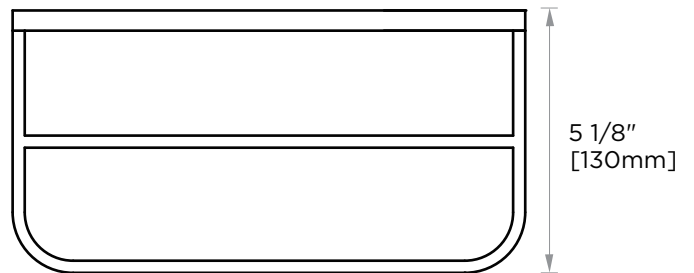

BONN COLLECTION DOUBLE TOWEL BAR 238242

PRODUCT NAME: DOUBLE TOWEL BAR

PRODUCT CODE: 238242

MATERIAL: All-brass construction

KEY FEATURES: Contemporary design.
Rectangular geometry,
softened with curved corners.

NOTE: Dimensions and specifications are subject to change without notice.