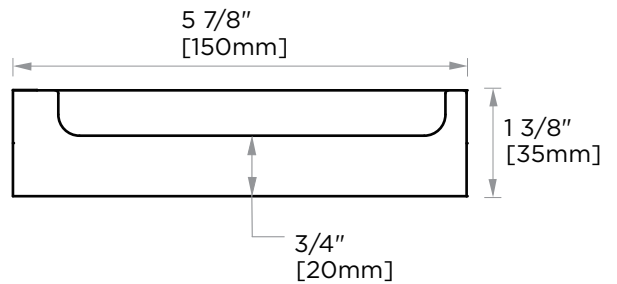

WARRANTY:

Lifetime Limited (Residential Use)
One Year (Commercial Use)

NOTE: Dimensions and specifications are subject to change without notice.