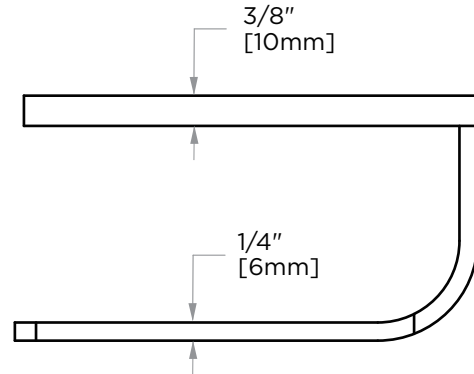

BONN COLLECTION
TISSUE HOLDER
238151L

PRODUCT NAME: TISSUE HOLDER

PRODUCT CODE: 238151L

MATERIAL: All-brass construction

KEY FEATURES: Contemporary design. Rectangular geometry, softened with curved corners.