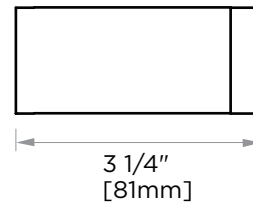

WARRANTY:

Lifetime Limited (Residential Use)
One Year (Commercial Use)

NOTE: Dimensions and specifications are subject to change without notice.