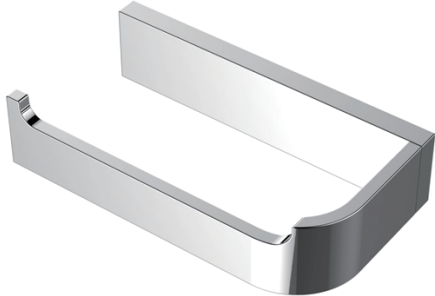

BONN COLLECTION
TISSUE HOLDER
238151L

PRODUCT NAME: TISSUE HOLDER

PRODUCT CODE: 238151L

MATERIAL: All-brass construction

KEY FEATURES: Contemporary design. Rectangular geometry, softened with curved corners.