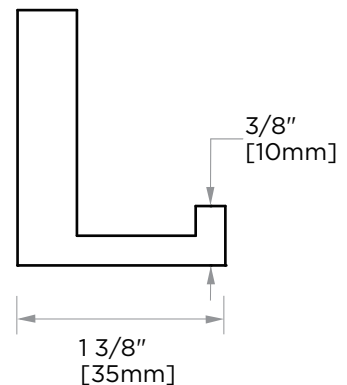

BERLIN COLLECTION ROBE HOOK 232130

3/4"
[20mm]

PRODUCT NAME: ROBE HOOK

PRODUCT CODE: 232130

MATERIAL: All-brass construction

KEY FEATURES: Contemporary design with solid bold rectangular geometry.

STOCKED FINISHES:

NOTE: Dimensions and specifications are subject to change without notice.