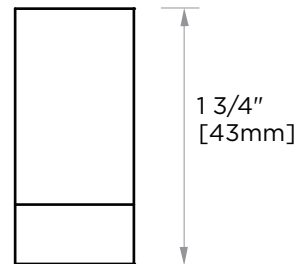

BERLIN COLLECTION ROBE HOOK 232130

3/4"
[20mm]

PRODUCT NAME: ROBE HOOK

PRODUCT CODE: 232130

MATERIAL: All-brass construction

KEY FEATURES: Contemporary design with solid bold rectangular geometry.

STOCKED FINISHES:

NOTE: Dimensions and specifications are subject to change without notice.