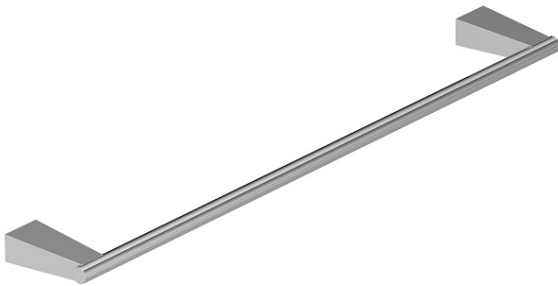

BARCELONA COLLECTION

Towel Bar 12"/18"/24"/30"
Item # 190120/180/240/300

FEATURES

- Modern styling
- Durable finishes
- Concealed installation

WARRANTY

- Lifetime limited (Residential use)
- One Year (Commercial use)