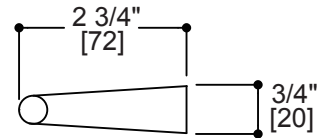

Note: Dimensions and specifications are subject to change without notice.