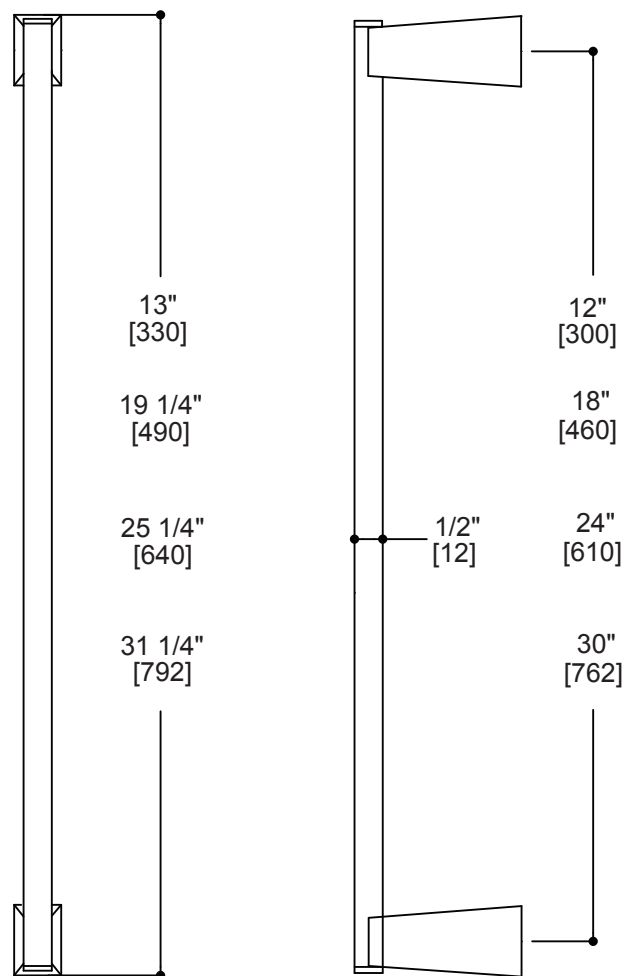

BARCELONA COLLECTION

Towel Bar 12"/18"/24"/30"
Item # 190120/180/240/300

FEATURES

- Modern styling
- Durable finishes
- Concealed installation

WARRANTY

- Lifetime limited (Residential use)
- One Year (Commercial use)

MOUNTING HARDWARE

- Mounting kit included

Note: Dimensions and specifications are subject to change without notice.