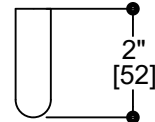

MONACO COLLECTION

CABINET PULL 4"

155704

PRODUCT NAME: MONACO CABINET PULL 4"

PRODUCT CODE: 155704

MATERIAL: All-brass construction

STOCKED FINISHES: Polished Chrome (99)
Brushed Nickel (81)

SPECIAL FINISHES AVAILABLE: 23 options available.
Please see our website for full list of samples