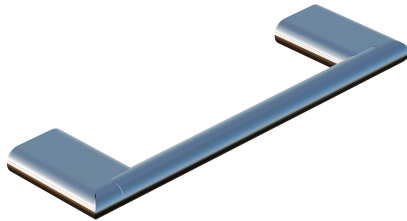

MONACO COLLECTION

CABINET PULL 4"

155704

PRODUCT NAME: MONACO CABINET PULL 4"

PRODUCT CODE: 155704

MATERIAL: All-brass construction

STOCKED FINISHES: Polished Chrome (99)
Brushed Nickel (81)

SPECIAL FINISHES AVAILABLE: 23 options available.
Please see our website for full list of samples