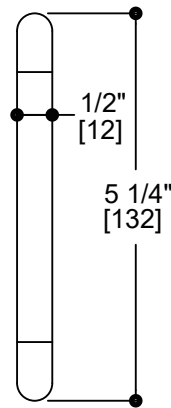

MONACO COLLECTION

CABINET PULL 4"

155704

PRODUCT NAME: MONACO CABINET PULL 4"

PRODUCT CODE: 155704

MATERIAL: All-brass construction

STOCKED FINISHES: Polished Chrome (99)
Brushed Nickel (81)

SPECIAL FINISHES AVAILABLE: 23 options available.
Please see our website for full list of samples