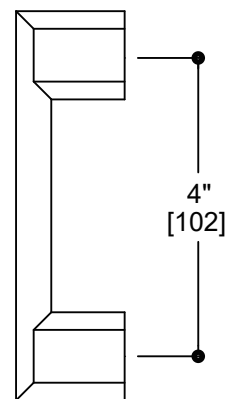

NOTE: Dimensions and specifications are subject to change without notice.