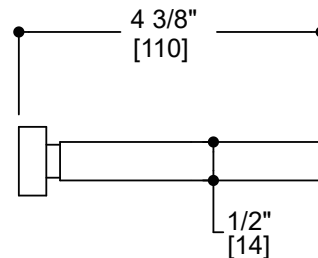

WARRANTY:

Lifetime Limited (Residential Use)
One Year (Commercial Use)

NOTE: Dimensions and specifications are subject to change without notice.