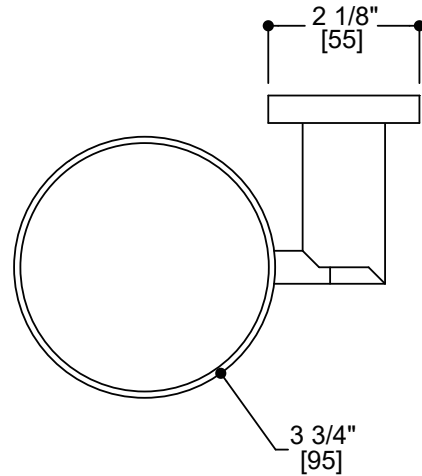

MONACO COLLECTION SOAP DISH

155650

PRODUCT NAME: MONACO SOAP DISH

PRODUCT CODE: 155650

MATERIAL: All-brass construction

STOCKED FINISHES: Polished Chrome (99)
Brushed Nickel (81)

SPECIAL FINISHES AVAILABLE: 23 options available.
Please see our website for full list of samples