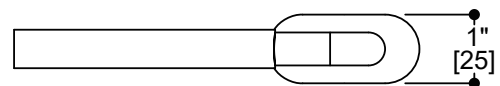

WARRANTY:

Lifetime Limited (Residential Use)
One Year (Commercial Use)

NOTE: Dimensions and specifications are subject to change without notice.