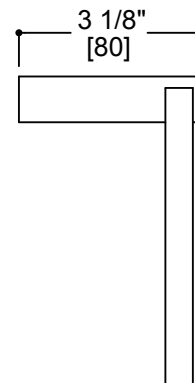

Note: Dimensions and specifications are subject to change without notice.